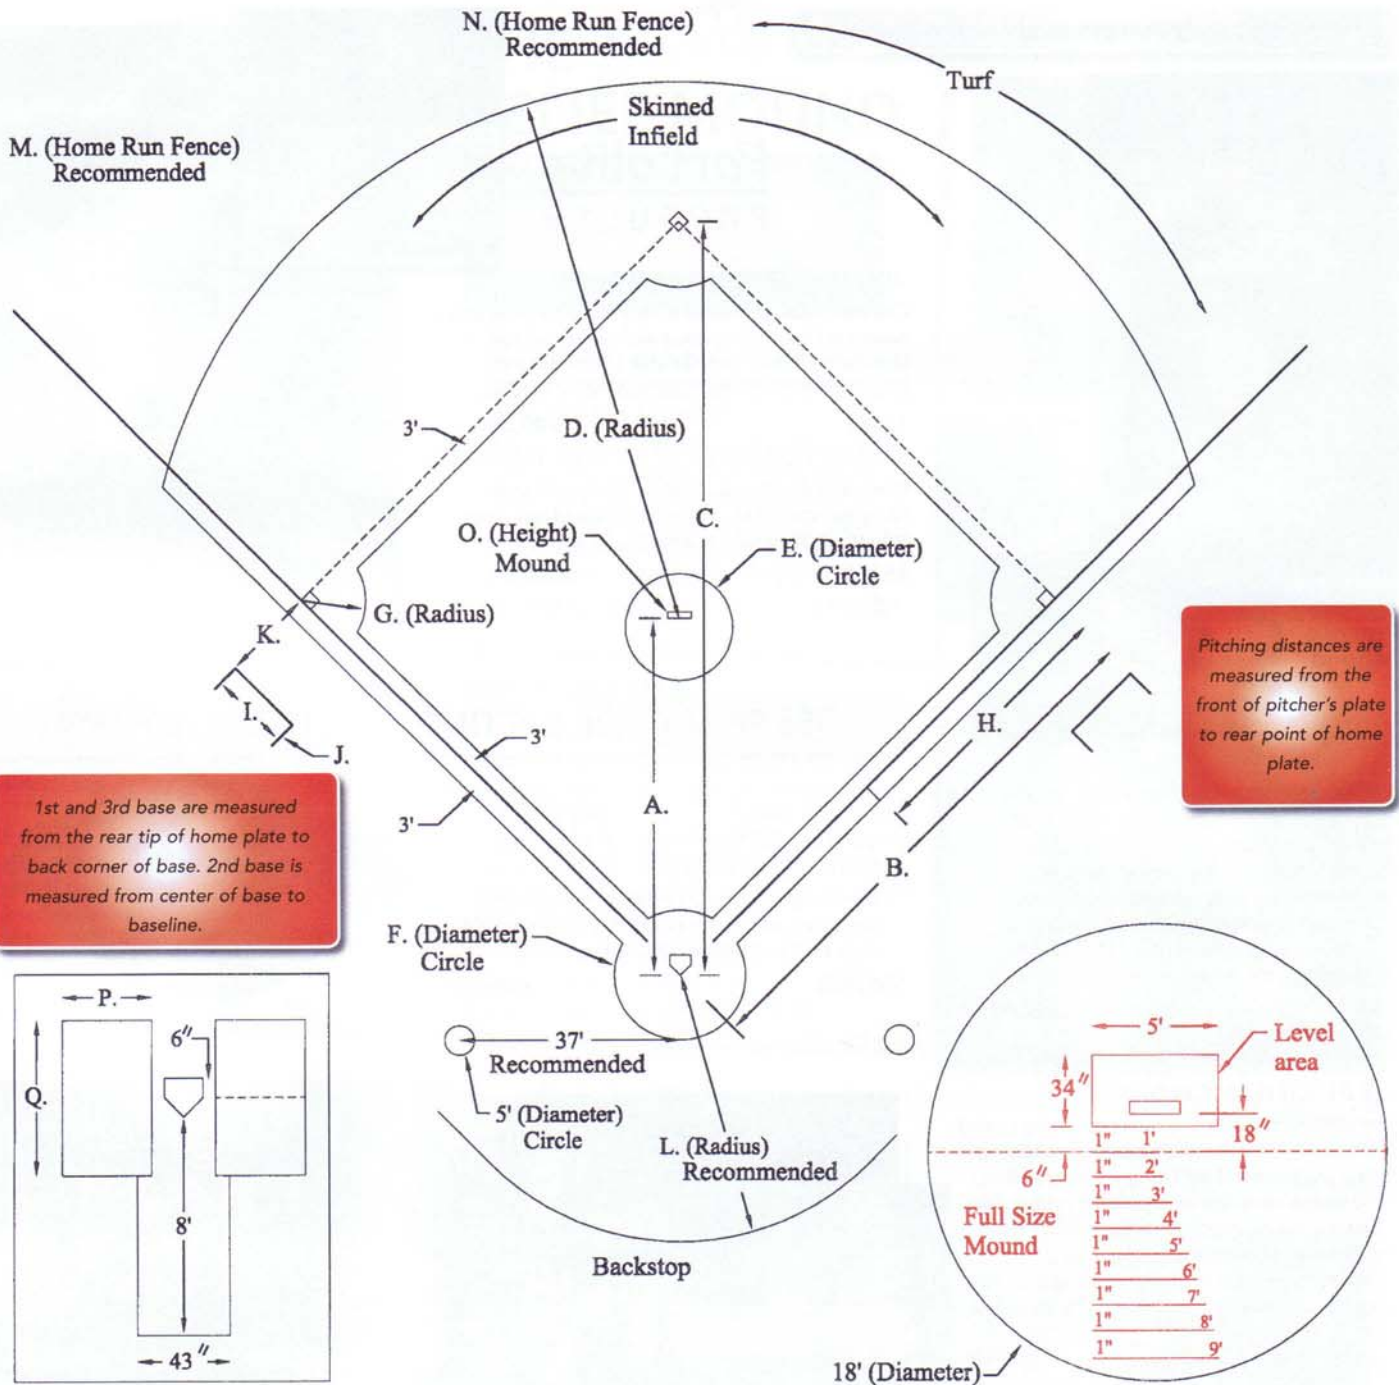

BASEBALL FIELD LAYOUT/DIMMENSIONS

1st and 3rd base are measured from the rear tip of home plate to back corner of base. 2nd base is measured from center of base to baseline.

Pitching distances are measured from the front of pitcher's plate to rear point of home plate.

BASEBALL FIELD MEASUREMENTS BY GROUP

GROUP	A	B	C	D	E	F	G	H	I	J	K	L	M	N	O	P	Q
Pro, College, High School	60'-6"	90'	127'-3"	95'	18'	26'	13'	45'	20'	10'	15'	60'	320'-350'	400'+	10"	4'	6'
Babe Ruth	60'-6"	90'	127'-3"	95'	18'	26'	13'	45'	20'	10'	15'	60'	300'	335'	10"	4'	6'
Colt	60'-6"	90'	127'-3"	95'	18'	26'	13'	45'	20'	10'	15'	60'	300'	350'	10"	4'	6'
Pony	54'	80'	113'-2"	80'	15'	24'	12'	40'	12'	6'	12'	40'	250'	300'	8"	4'	6'
Bronco	48'	70'	99'	65'	12'	22'	11'	35'	12'	6'	9'	30'	200'	250'	6"	4'	6'
Little League	46'	60'	84'-10"	50'	10'	18'	9'	30'	8'	4'	6'	25'	200'	200'	6"	3'	6'
Mustang	44'	60'	84'-10"	50'	9'	20'	10'	30'	8'	4'	6'	20'	175'	225'	4"	4'	6'
Pinto	38'	50'	70'-8"	50'	9'	20'	9'	25'	8'	4'	6'	20'	150'	200'	4"	4'	6'