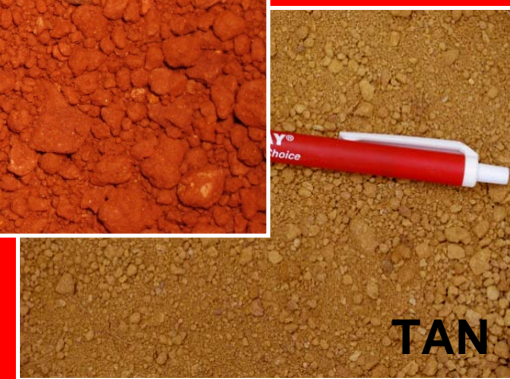

BEAM CLAY®

PITCHER'S MOUND CLAYS