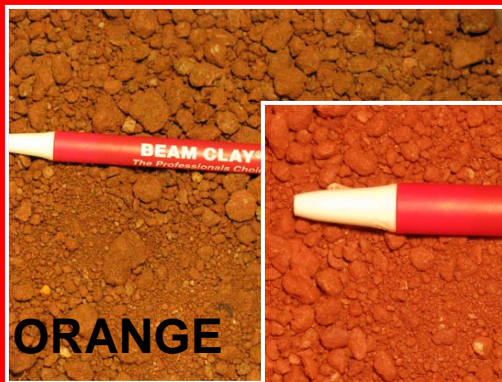

BEAM CLAY®

PITCHER'S MOUND CLAYS