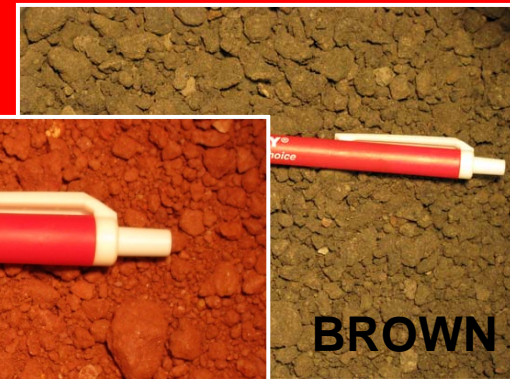

BEAM CLAY®

PITCHER'S MOUND CLAYS