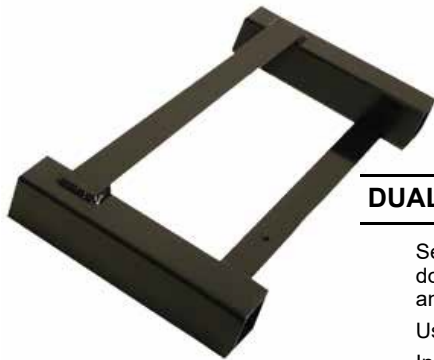

\$11.96

FIRM GRIP STEP DOWN PITCHING RUBBER

Limits depth of holes in front of pitcher's rubber giving pitcher firm footing
Easy maintenance / easy installation
Wood block filled core

#410-FG: adult
Size: 6" x 24"
Shipping weight: 18 lbs.

\$54.35

#430-FGY: youth
Size: 4" x 18"
Shipping weight: 18 lbs.

\$39

FOUR WAY PITCHING RUBBER

Easy to install
Rotates Sides for Extended Life
Shipping weight: 18 lbs.

#450-C1: adult
Size: 6" x 24"

\$67.28

#470-C2: youth
Size: 4" x 18"

\$41.33

DUAL GROUND ANCHOR

Secure removable pitcher's rubber or double first base with double ground anchor system
Use with 110-DBL, 490-PAT, 495-PAT
Individually sold

#490-GAS: adult \$33.76

#495-GAS: youth \$32.67