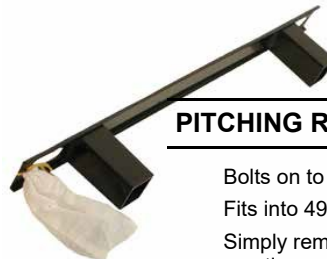

\$41.33

DUAL GROUND ANCHOR

Secure removable pitcher's rubber or double first base with double ground anchor system
Use with 110-DBL, 490-PAT, 495-PAT
Individually sold

#490-GAS: adult \$33.76

#495-GAS: youth \$32.67

\$13.20

#495R-LCC: youth
Size: 4" x 18"

\$11.04

PITCHING RUBBER TOP PLATE

Bolts on to Bolco 490R-CC and 495R-LCC
Fits into 490-GAS 495-GAS
Simply remove pitcher's rubber after game or practice
Perfect for multi-purpose fields
Hardware included
Individually sold