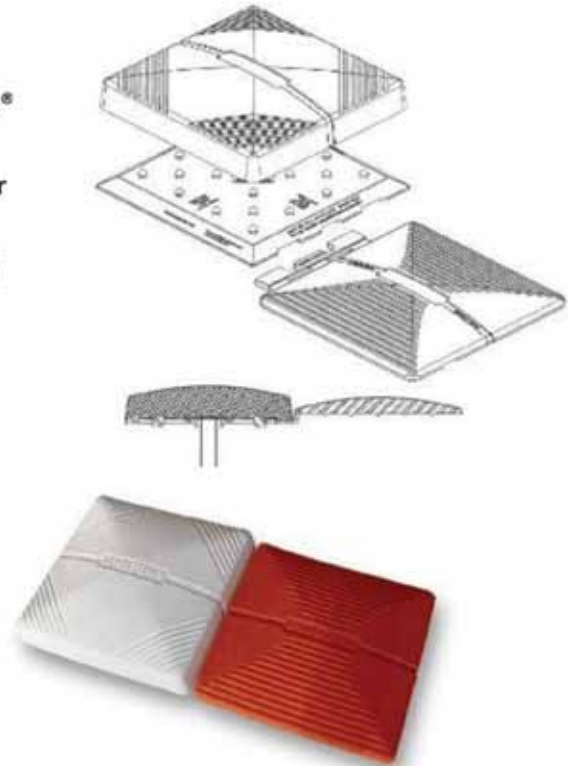

## Rogers® Break Away Base® Double First Systems

### 1. Rogers® Break Away® Double First Base

- System consists of
  - Standard Break Away Base® adult top – orange color (HB-DBL-OR),
  - Standard base plate (HB-2), and steel sleeve for mounting double first in foul territory.

### 2. Rogers® Step Away™ Low Profile Double First Base

The Rogers® Step Away™ Double First Base is the only double first designed to work specifically with disengagable bases.

- Available in high visibility orange and green colors
- Same high quality natural rubber construction as Rogers® Break Away® systems
- Low profile design that allows Break Away® Base to clear double first when releasing
- System includes one (1) modified base plate and one (1) double first base. Standard Break Away Base® top not included.