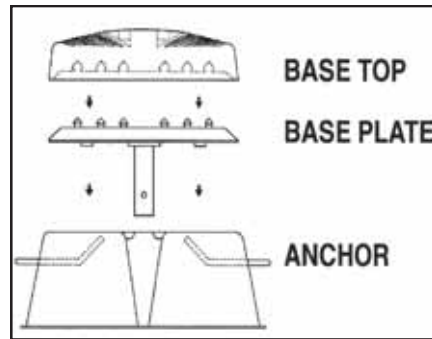

ROGERS® BREAK AWAY BASES®

America's Safest Base! Strategically placed flexible rubber nipples control the appropriate release of the base top from the plate and allow for varying degrees of firmness to match the level of competition.

COMPLETE BASE SYSTEMS 2 Cartons

RBBS-Y	* Complete Base System - Youth (Male up to 12 yrs./Female up to 16 yrs.)	$435
RBBS-T	* Complete Base System - Teen (Male 12 - 16 yrs./Female 16 - 21 yrs.)	$435
RBBS-A	* Complete Base System - Adult (Male 16 yrs. & up/Female 21 yrs. & up)	$435
RBBS-P	* Complete Base System - Pro (Advanced or Professional Players Only)	$435

Special Discounts for 5 or More Sets.

* Each complete base system includes:
3 Base Tops, 3 Base Plates, 3 Anchor Systems (which include) 3 Plastic Anchor Housings, 3 Steel Anchor Sleeves, 3 "Rubber Anchor Plugs", 6 Anchor Housing Handles, 1 "Dig-Out Tool", 1 "Product Information Manual" containing installation instructions, 2 "Facility Fact Sheets" and a Warranty Card.

REPLACEMENT COMPONENTS 1 Carton

HB-1Y3	3 Base Tops - Youth	$199
HB-1T3	3 Base Tops - Teen	$199
HB-1A3	3 Base Tops - Adult	$199
HB-1P3	3 Base Tops - Pro	$199
HB-23	3 Base Plates (fits all base tops)	$215
HB-33	3 Anchor Systems (for all models)	$145
HBX-14	Quick Change Anchor Covers (Set of 3)	$65

* Individual Anchor System Includes: 1 Housing, 1 Steel Anchor Sleeve, 2 Anchor Handles, 1 Rubber Anchor Plug, and a Warranty Card.

ROGERS® BREAK AWAY BASE® DOUBLE FIRST BASE

HB-DBL-KIT	Break Away® First Base - Orange base top w/ 1 base plate	$145
HB-DBLSTEP-OR	Step Away™ Low Profile First Base - Orange - "Add-On" - no ground anchor required	$145
HB-DBLSTEP-1F	Step Away™ Double First—Orange—Full Size - no ground anchor required	$145

ROGERS® BREAK AWAY BASE® HOME PLATES

RHP-1	One Time™ Home Plate	$120
RHP-BA	Bury-All Style W/Anti-Skid White Surface	$105
RHP-1T-SM	Replacement Top (Smooth)	$43
RHP-1T-SG	Replacement Top (Small Groove)	$43
RHP-1T-LG	Replacement Top (Large Groove)	$43
RHP-PS	Pro Style Removable Home Plate	$93

ROGERS® PITCHER'S PLATES

RSPP-4A	Pro-Style - 4 Sided Rubber (6" X 6" X 24")	$105
RSPP-4Y	Youth Pro-Style - 4 Sided Rubber (4" x 4" x 18")	$65

WARNING: SLIDING INTO A BASEBALL BASE PRESENTS A CLEAR AND PRESENT DANGER. ANY SLIDE MAY CAUSE INJURY.

ALL PRICES SUBJECT TO CHANGE & AVAILABILITY PLUS SHIPPING