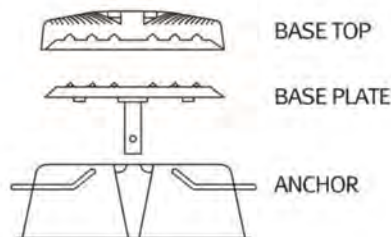

- The base system is unique in its design and consists of three components:
 - **Anchor System** – The anchor ensures that the system will not shift after installation and ensures that the position of the base plate is at the grade of the field and does not create a secondary hazard.
 - **Base Plate** – Durable rubber grommets are positioned on a rubber coated steel plate and allow for a controlled deformation and release of the base top when necessary.
 - **Base Top** - The construction of the base top allows for varying degrees of firmness to match the level of competition.
- There are no magnets or stationary above ground components that can malfunction or cause safety issues.
- High quality, natural rubber construction provides years of use.
- Multiple base tops provide superior performance at all levels of play and environmental conditions.
- The only base clinically proven to reduce injuries. The documentation is available on numerous studies and clinical trials that you can share with your customers regarding the performance and effectiveness of this product
- Product Endorsements / Sponsorships include:
 - Little League® International
 - Used at Little League® World Series and all Williamsport complex fields
 - Used at all Little League® US Regional qualifying tournaments
 - Used at Little League® Asia-Pacific Tournament in Hong Kong
 - Used at Little League® EMEA Tournament in Kutno, Poland
 - PONY™ League Baseball and Softball
 - Official Safety Base provider
 - Used at PONY Division World Series
 - Ripken Youth Baseball
 - Exclusive Safety Base provider
 - Dixie Baseball / Softball
 - Official Safety Base provider
 - International Softball Federation
 - Used at the Atlanta and Sydney Olympic Softball venues.