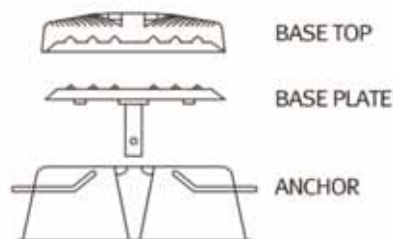

- The base system is unique in its design and consists of three components:
  - **Anchor System** – The anchor ensures that the system will not shift after installation and ensures that the position of the base plate is at the grade of the field and does not create a secondary hazard.
  - **Base Plate** – Durable rubber grommets are positioned on a rubber coated steel plate and allow for a controlled deformation and release of the base top when necessary.
  - **Base Top** - The construction of the base top allows for varying degrees of firmness to match the level of competition.
- There are no magnets or stationary above ground components that can malfunction or cause safety issues.
- High quality, natural rubber construction provides years of use.
- Multiple base tops provide superior performance at all levels of play and environmental conditions.
- The only base clinically proven to reduce injuries. The documentation is available on numerous studies and clinical trials that you can share with your customers regarding the performance and effectiveness of this product
- Product Endorsements / Sponsorships include:
  - Little League® International
    - Used at Little League® World Series and all Williamsport complex fields
    - Used at all Little League® US Regional qualifying tournaments
    - Used at Little League® Asia-Pacific Tournament in Hong Kong
    - Used at Little League® EMEA Tournament in Kutno, Poland
  - PONY™ League Baseball and Softball
    - Official Safety Base provider
    - Used at PONY Division World Series
  - Ripken Youth Baseball
    - Exclusive Safety Base provider
  - Dixie Baseball / Softball
    - Official Safety Base provider
  - International Softball Federation
    - Used at the Atlanta and Sydney Olympic Softball venues.