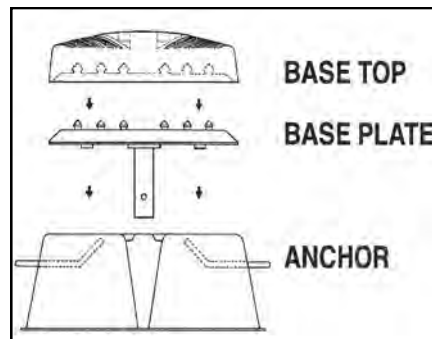

ROGERS® BREAK AWAY BASES®

America's Safest Base! Strategically placed flexible rubber nipples control the appropriate release of the base top from the plate and allow for varying degrees of firmness to match the level of competition.

COMPLETE BASE SYSTEMS 2 Cartons

RBBS-Y	* Complete Base System - Youth (Male up to 12 yrs./Female up to 16 yrs.)	$435
RBBS-T	* Complete Base System - Teen (Male 12 - 16 yrs./Female 16 - 21 yrs.)	$435
RBBS-A	* Complete Base System - Adult (Male 16 yrs. & up/Female 21 yrs. & up)	$435
RBBS-P	* Complete Base System - Pro (Advanced or Professional Players Only)	$435

Special Discounts for 5 or More Sets.

1. Each complete base system includes:
   3 Base Tops, 3 Base Plates, 3 Anchor Systems (which include) 3 Plastic Anchor Housings, 3 Steel Anchor Sleeves, 3 "Rubber Anchor Plugs", 6 Anchor Housing Handles, 1 "Dig-Out Tool", 1 "Product Information Manual" containing installation instructions, 2 "Facility Fact Sheets" and a Warranty Card.

REPLACEMENT COMPONENTS 1 Carton

HB-1Y3	3 Base Tops - Youth	$199
HB-1T3	3 Base Tops - Teen	$199
HB-1A3	3 Base Tops - Adult	$199
HB-1P3	3 Base Tops - Pro	$199
HB-23	3 Base Plates (fits all base tops)	$215
HB-33	3 Anchor Systems (for all models)	$145
HBX-14	Quick Change Anchor Covers (Set of 3)	$65

1. Individual Anchor System Includes: 1 Housing, 1 Steel Anchor Sleeve, 2 Anchor Handles, 1 Rubber Anchor Plug, and a Warranty Card.

ROGERS® BREAK AWAY BASE® DOUBLE FIRST BASE

HB-DBL-KIT	Break Away® First Base - Orange base top w/ 1 base plate	$145
HB-DBLSTEP-OR	Step Away™ Low Profile First Base - Orange - "Add-On" - no ground anchor required	$145
HB-DBLSTEP-1F	Step Away™ Double First—Orange—Full Size - no ground anchor required	$145

ROGERS® BREAK AWAY BASE® HOME PLATES

RHP-1	One Time™ Home Plate	$120
RHP-BA	Bury-All Style W/Anti-Skid White Surface	$105
RHP-1T-SM	Replacement Top (Smooth)	$45
RHP-1T-SG	Replacement Top (Small Groove)	$45
RHP-1T-LG	Replacement Top (Large Groove)	$45
RHP-PS	Pro Style Removable Home Plate	$95

ROGERS® PITCHER'S PLATES

RSPP-4A	Pro-Style - 4 Sided Rubber (6" X 6" X 24")	$105
RSPP-4Y	Youth Pro-Style - 4 Sided Rubber (4" x 4" x 18")	$65

WARNING: SLIDING INTO A BASEBALL BASE PRESENTS A CLEAR AND PRESENT DANGER. ANY SLIDE MAY CAUSE INJURY.

ALL PRICES SUBJECT TO CHANGE & AVAILABILITY PLUS SHIPPING