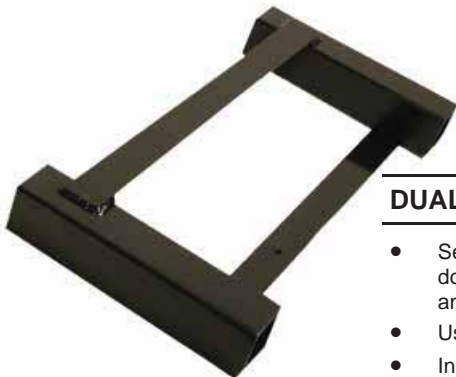

410-FG: adult

- Size: 6" x 24"
- Shipping weight: 18 lbs.

\$50.95

430-FGY: youth

- Size: 4" x 18"
- Shipping weight: 18 lbs.

\$38.95

FOUR WAY PITCHING RUBBER

- Easy to install
- Rotates Sides for Extended Life
- Shipping weight: 18 lbs.

450-C1: adult

- Size: 6" x 24"

\$70.95

450-C2: youth

- Size: 4" x 18"

\$42.95

DUAL GROUND ANCHOR

- Secure removable pitcher's rubber or double first base with double ground anchor system
- Use with 110-DBL, 490-PAT, 495-PAT
- Individually sold