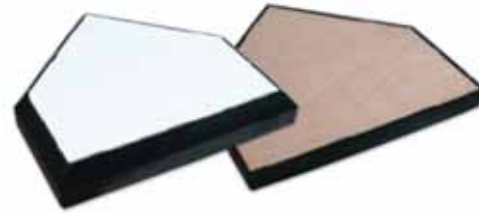

PROFESSIONAL HOME PLATE-WOOD BOTTOM

- Official size
- Constructed so plate can be buried for permanent installation
- Moisture-resistant rubber shell with solid wood bottom
- UV-resistant rubber

B035

$58/EA