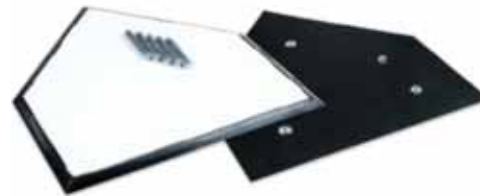

OFFICIAL SAVE-A-LEG HOME PLATE

- Official size
- Tough molded white rubber with beveled black border
- Five nickel plated steel spikes
- Reinforced threaded steel spike fixtures

B031

$23/EA

B031-S

REPLACEMENT SPIKES

$2/EA

B031-S5

5" REPLACEMENT SPIKES

$1/EA