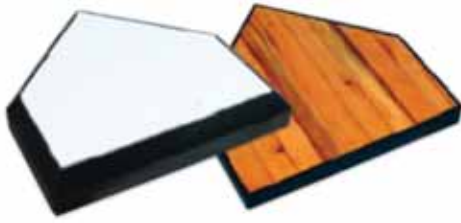

PROFESSIONAL HOME PLATE-SOLID WOOD CONSTRUCTION

- Official size
- Moisture-resistant solid wood construction is designed for professional use
- Extra durable UV-resistant rubber shell

B035R

$90/EA