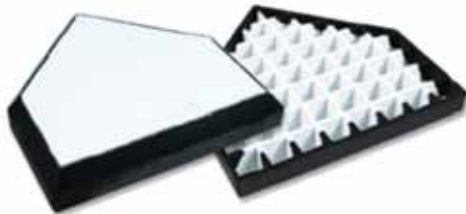

PROFESSIONAL HOME PLATE-WAFFLE BOTTOM

- Official size
- Constructed so plate can be buried for permanent installation
- All-rubber construction makes this the most durable plate available
- UV-resistant rubber

B035W

$80/EA