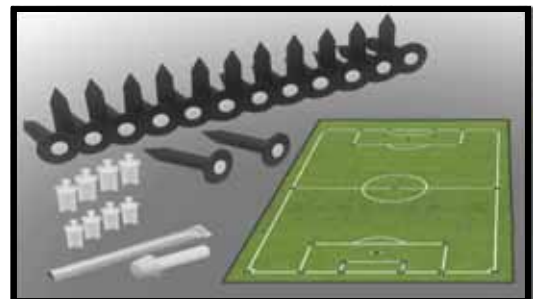

YOUR "ONE-STOP" SOURCE FOR AMERICA'S BASEBALL, SOFTBALL & SPORTS SURFACES & SUPPLIES!

PRICES SUBJECT TO CHANGE & AVAILABILITY PLUS SHIPPING | VOLUME DISCOUNTS AVAILABLE | COOPERATIVE PURCHASING CONTRACT PRICING FOR 50 STATES