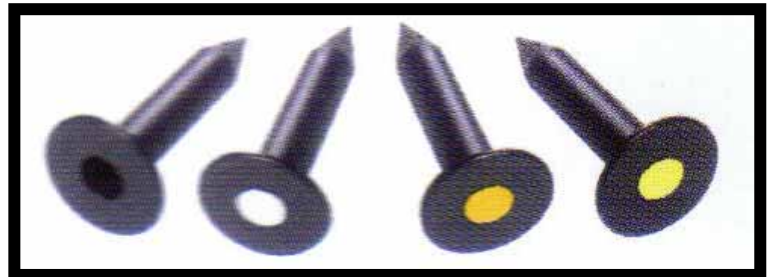

Field Marking System

Step-by-step guide to eliminate repeated measuring and staking. From now on... Just connect the dots.

Any Time is the RIGHT TIME to Mark Your Fields PRE-SEASON:

You have to stake and measure anyhow. Why not install and your staking and measuring days are over.

MID-SEASON: You already have the field lined and set. Why not permanently mark critical locations with so your staking and measuring days are over.

POST-SEASON: Before the lines fade away, install and you're ready to connect the dots for next season, without staking and measuring.

...It's the Only Field Lining System available that includes the Multi-purpose Ground Socket that:

Is easily installed and permanently locates critical line intersections.
Accepts a Lining peg which, with string attached, provides plumb line for lining fields.
Holds or anchors Game-Day Field Markers on the windiest of days.

This simple system has saved hundreds of hours of field set-up time at thousands of schools, parks and recreation departments.

1 LOCATE STARTING POINT (Corner of Field) Drive Installation Tool into ground with hammer or rubber mallet. Gently tap Installation Tool from right to left to loosen & remove from ground.	4 NOW YOU'RE READY TO STRING LINES AND... Insert lining peg into ground sockets and attach string. With MarkSmart... you're always on center. Overhead View Lining String
2 INSERT GROUND SOCKET Place Ground Socket in position. Set "Socket-Setter" in place as shown. Using Mallet, tap Ground Socket into hole until socket is flush with ground surface.	...JUST CONNECT THE DOTS Follow string lines to paint field.
3 MEASURE REMAINING LINE INTERSECTIONS AND CRITICAL LOCATIONS Insert ground socket at each location.	NOW... The perimeter of your field is complete and your measuring days are over. Add game day markers and you're ready to play!

YOUR "ONE-STOP" SOURCE FOR AMERICA'S BASEBALL, SOFTBALL & SPORTS SURFACES & SUPPLIES!

PRICES SUBJECT TO CHANGE & AVAILABILITY PLUS SHIPPING | VOLUME DISCOUNTS AVAILABLE | COOPERATIVE PURCHASING CONTRACT PRICING FOR 50 STATES