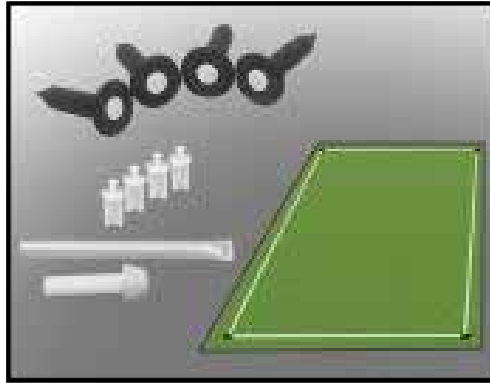

Lining Systems ... for any game or practice field requiring lines

SOCCER FIELD SET-4 CORNERS #CLK-4

Provides all the necessary tools & products to establish perimeter for regulation soccer field. Set includes:

- 4 sockets w/white plugs
- 4 Lining Pegs
- Punch Pilot Hole Tool
- Socket Setter

(IAK)
INSTALLATION ACCESSORY KIT
Included with all Lining Packages, Value Packs and sets with Ground Sockets
4 Lining Pegs
Punch Pilot Hole Tool
Socket Setter
638 ft. Roll of #30 HD Twine

#CLK-4

$54.50

PRACTICE/BAND SET #PFLP-30

Set boundary lines, goal lines, every ten yard lines and hash marks...great for band practice fields, too. Set includes:

- 30 sockets w/white plugs
- Installation Accessory Kit (IAK)