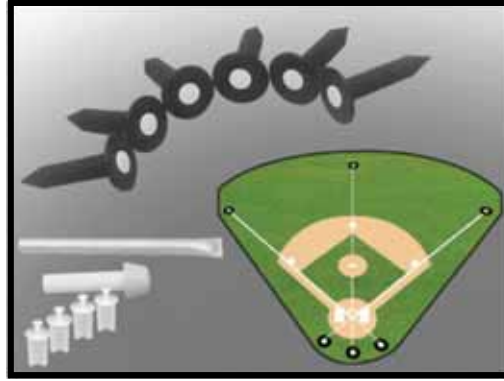

Lining Systems ... for any game or practice field requiring lines

BASEBALL FIELD / BASIC SET (CORNER/MIDFIELD) LINING PACKAGE

Most games require boundary lines (perimeter) and a mid-field line. Set includes: 6 sockets w/plugs and Installation Accessory Kit.

#BLP-6

$68.50

(IAK)
**INSTALLATION
ACCESSORY KIT**
Included with all Lining
Packages, Value Packs and
sets with Ground Sockets
4 Lining Pegs
Punch Pilot Hole Tool
Socket Setter
638 ft. Roll
of #30 HD Twine

INTRAMURAL/CLUB SPORT SET

Most Intramural & Club Sports require 14 line intersection reference points on the field. Everything you need to establish permanent reference locations for Flag Football, Lacrosse, Field Hockey, Rugby and other sports fields. Set includes:

- 14 sockets w/white plugs
- Installation Accessory Kit (IAK)

#ILP-14

$110