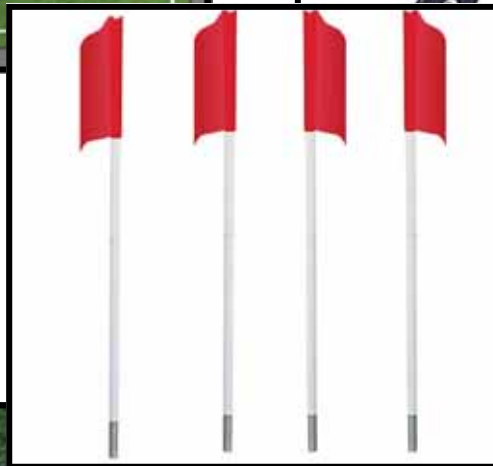

## Marking Systems & Tape Measures

Lining Systems & Components .....	Page(s) 2-6
Soccer Corner Flags .....	7
Open Reel Tape Measures .....	8

**YOUR "ONE-STOP" SOURCE FOR AMERICA'S BASEBALL, SOFTBALL & SPORTS SURFACES & SUPPLIES!**