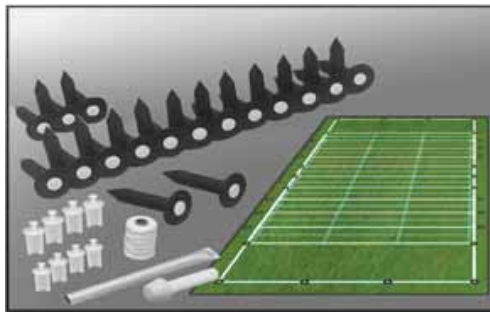

**Lining Systems ... for any game or practice field requiring lines**

**SOCCER FIELD SET-4 CORNERS #CLK-4**

Provides all the necessary tools & products to establish perimeter for regulation soccer field. Set includes:

- 4 sockets w/white plugs
- 4 Lining Pegs
- Punch Pilot Hole Tool
- Socket Setter

**(IAK)**  
**INSTALLATION ACCESSORY KIT**  
Included with all Lining Packages, Value Packs and sets with Ground Sockets  
4 Lining Pegs  
Punch Pilot Hole Tool  
Socket Setter  
638 ft. Roll of #30 HD Twine

#CLK-4

\$54.50

**PRACTICE/BAND SET #PFLP-30**

Set boundary lines, goal lines, every ten yard lines and hash marks...great for band practice fields, too. Set includes:

- 30 sockets w/white plugs
- Installation Accessory Kit (IAK)