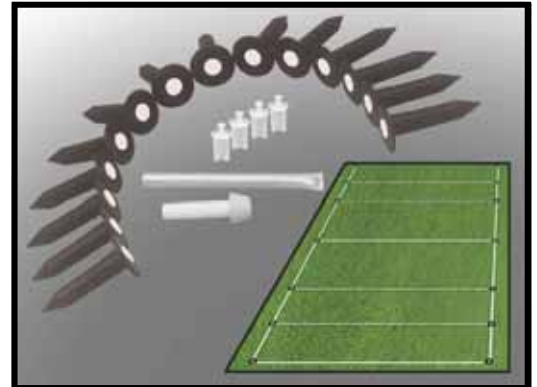

FOOTBALL FIELD SET

To properly mark a Professional, College or High School Football field, there are 50 critical reference points. Set includes:

- 50 sockets w/white plugs
- Installation Accessory Kit (IAK)

#FLP-50

$310