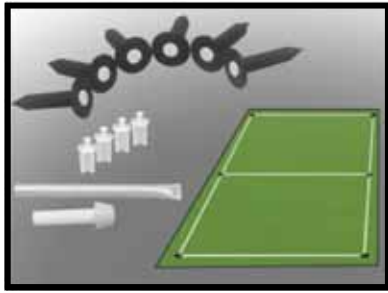

Lining Systems ... for any game or practice field requiring lines

BASEBALL FIELD / BASIC SET (CORNER/MIDFIELD) LINING PACKAGE

Most games require boundary lines (perimeter) and a mid-field line. Set includes: 6 sockets w/plugs and Installation Accessory Kit.

#BLP-6

$68.50

(IAK)
**INSTALLATION
ACCESSORY KIT**
Included with all Lining
Packages, Value Packs and
sets with Ground Sockets
4 Lining Pegs
Punch Pilot Hole Tool
Socket Setter
638 ft. Roll
of #30 HD Twine

INTRAMURAL/CLUB SPORT SET

Most Intramural & Club Sports require 14 line intersection reference points on the field. Everything you need to establish permanent reference locations for Flag Football, Lacrosse, Field Hockey, Rugby and other sports fields. Set includes:

- 14 sockets w/white plugs
- Installation Accessory Kit (IAK)

#ILP-14

$110