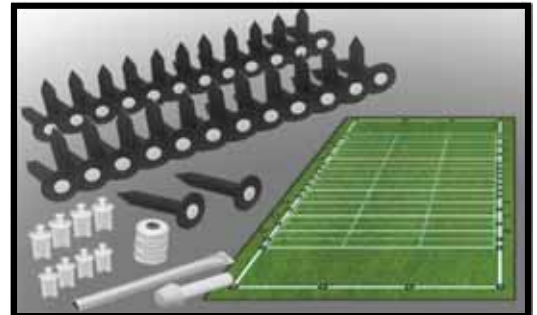

SOCCER FIELD SET

Provides all the necessary tools & products to establish permanent reference points for a regulation soccer field. Set includes:

- 25 sockets w/white plugs
- Installation Accessory Kit (IAK)

#SLP-25

$180