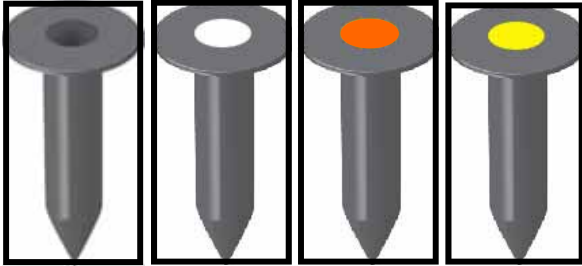

Here's what you need for quick, accurate field set-up - every time!
You'll never re-measure your fields again!
Anytime is the right time to mark your fields!
Select individual or replacement components to match your exact needs!

Additional Ground Sockets with white plug

#A-101

$8.50