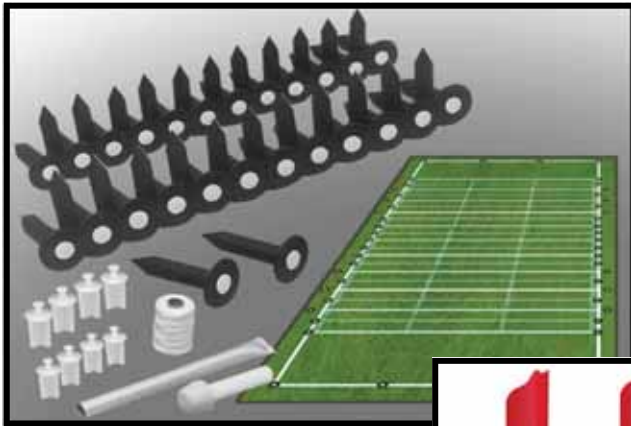

## Marking Systems & Tape Measures

Lining Systems & Components .....	Page(s) 2-6
Soccer Corner Flags .....	7
Open Reel Tape Measures .....	8

**YOUR "ONE-STOP" SOURCE FOR AMERICA'S BASEBALL, SOFTBALL & SPORTS SURFACES & SUPPLIES!**

## ProLine Field Layout Systems

Kits for All Sports: Football, Soccer, Baseball. They come complete with starting tool and 600 feet of high-grade cord.

No open holes to catch players' shoe cleats or fill with debris.

## SafeMark™ Field Layout Systems

Easy – Simply locate center line of corners or side lines. Use the included auger and then insert the SafeMark™. Pliable anchors wedge markers in place. Markers will not "back out" from sprinklers, rain or temperature.

Is easily installed and permanently locates critical line intersections.  
Accepts a Lining peg which, with string attached, provides plumb line for lining fields.  
Holds or anchors Game-Day Field Markers on the windiest of days.