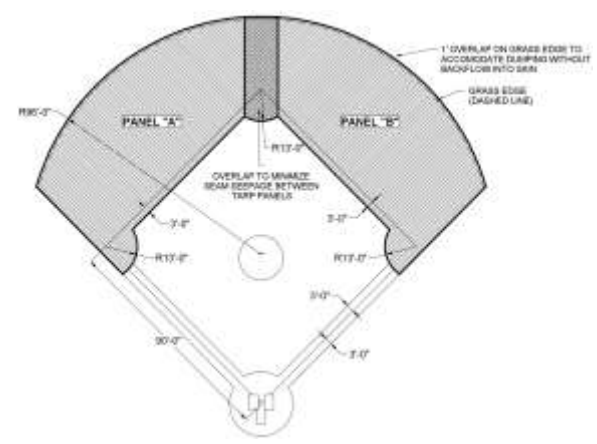

Softball Field Skin Tarp

YOUR "ONE-STOP" SOURCE FOR AMERICA'S BASEBALL, SOFTBALL & SPORTS SURFACES & SUPPLIES!

PRICES SUBJECT TO CHANGE & AVAILABILITY PLUS SHIPPING | VOLUME DISCOUNTS AVAILABLE | COOPERATIVE PURCHASING CONTRACT PRICING FOR 50 STATES