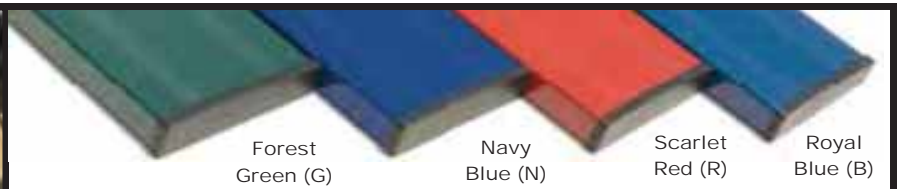

ALL PRICES SUBJECT TO CHANGE & AVAILABILITY PLUS SHIPPING

Aluminum Benches with Shelf - Alumagoal

PLAYER BENCHES WITH SHELF

Finally, players and coaches have a place for scorebooks, gloves, hats, helmets, etc. All aluminum with 2" x 10" wide anodized aluminum seat plank and backrest with 20" wide shelf. Portable or surface mount (requires drilling holes in base). Assembly required. **SPECIFY COLOR: Forest Green (G), Navy Blue (N), Scarlet Red (R) or Royal Blue (B).** **5 YEAR LIMITED WARRANTY**

CODE	LENGTH	SEATS	WEIGHT	EACH
BEPS08	7.5'	6	80 lbs.	\$530
BEPS08C	7.5'	6	80 lbs.	\$580
BEPS15	15'	10	150 lbs.	\$850
BEPS15C	15'	10	150 lbs.	\$1,050
BEPS21	21'	14	206 lbs.	\$1,120
BEPS21C	21'	14	206 lbs.	\$1,510
BEPS27	27'	18	309 lbs.	\$1,500

Forest Green (G)

Navy Blue (N)

Scarlet Red (R)

Royal Blue (B)

CODE	COLOR	EACH
BEPG05G	Forest Green	\$325
BEPG05W	White	\$325

CODE	DESCRIPTION	EACH
BEENDCAP	Pack of 6	\$9.75
BEPROT8	7 1/2 Bench—Kit of 4	\$19
BEPROT15	15' Bench—Kit of 6	\$28
BEPROT21	21' Bench—Kit of 8	\$36

7-1/2 FT. SCORER'S TABLE WITH BENCH

All aluminum construction

- Features 2" x 10" wide anodized or powder coated aluminum seat plank with 20" ribbed aluminum double plank table top.
- Benches are shipped knockdown and require assembly on site.
- If choosing powder coated, SPECIFY COLOR: Forest Green (G), Navy Blue (N), Scarlet Red (R), Royal Blue (B)