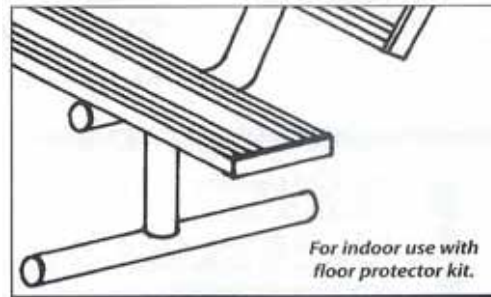

BEENDCAP	Pack of 6	\$9.75
----------	-----------	--------

SAFETY END CAPS

NO SHARP EDGES TO SNAG CLOTHING OR SKIN!

PERMANENT WITH BACK

LENGTH	WEIGHT	CODE	EACH
7.5'	59 lbs.	BEPB08	\$360
15'	102 lbs.	BEPB15	\$540
21'	140 lbs.	BEPB21	\$680
27'	181 lbs.	BEPB27	\$745