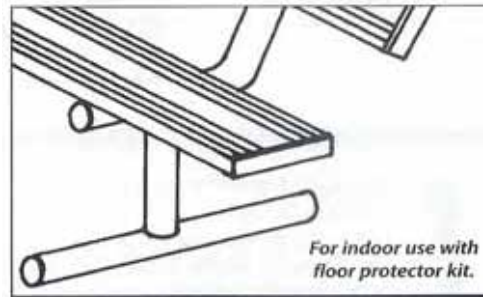

BEENDCAP	Pack of 6	\$9.75
----------	-----------	--------

SAFETY END CAPS

NO SHARP EDGES TO SNAG CLOTHING OR SKIN!

PERMANENT WITH BACK

LENGTH	WEIGHT	CODE	EACH
7.5'	59 lbs.	BEPB08	\$360
15'	102 lbs.	BEPB15	\$540
21'	140 lbs.	BEPB21	\$680
27'	181 lbs.	BEPB27	\$745