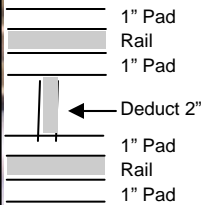

ALL PRICES SUBJECT TO CHANGE & AVAILABILITY PLUS SHIPPING

**CHAIN LINK FENCE TOP RAIL AND POST PADS**

Designed to cover the dangerous vertical and horizontal posts and allow for view through the fence. Made of 3" high-density open cell foam fully encased in 18 oz. UV-resistant vinyl. Attach with nylon ties (not included) through grommets every 6".

Chain Link Top Rail Pad, 3" Foam, 9" face, 6" top, 1-1/2" flaps, grommets every 6"

Chain Link Post Pad, 3" Foam, 6" wide w/1-1/2" flaps, grommets every 6"

**CUSTOM MADE**  
Call with Dimensions

**RAIL GUARDS™**  
**DUGOUT RAIL PADDING**