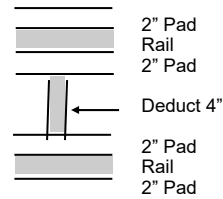

RAIL GUARDS™ RAIL & FENCE-TOP PADDING

2" thick semi-rigid closed-cell polyethylene foam fully encased in 18 oz. vinyl with grommets every 6" for attachment to up to 2-1/2" diameter railing. Specify color Maple Green, Kelly Green, Royal Blue, Navy Blue, Sky Blue, Red, Orange, Yellow, White, Black, Grey, Tan, Purple, and Maroon.

#RAILPAD2X6	2" X 6'	$155
#RAILPAD2X8	2" X 8'	$215

YOUR "ONE-STOP" SOURCE FOR AMERICA'S BASEBALL, SOFTBALL & SPORTS SURFACES & SUPPLIES!

PRICES SUBJECT TO CHANGE & AVAILABILITY PLUS SHIPPING | VOLUME DISCOUNTS AVAILABLE | COOPERATIVE PURCHASING CONTRACT PRICING FOR 50 STATES