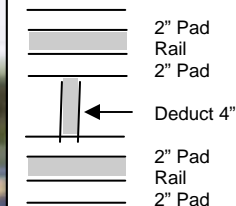

RAIL GUARDS™
RAIL & FENCE-TOP PADDING

2" thick semi-rigid closed-cell polyethylene foam fully encased in 18 oz. vinyl with grommets every 6" for attachment to up to 3" diameter railing. Specify color Maple Green, Kelly Green, Royal Blue, Navy Blue, Sky Blue, Red, Orange, Yellow, White, Black, Grey, Tan, Purple, and Maroon.

2" #RG2

$25.95/LF