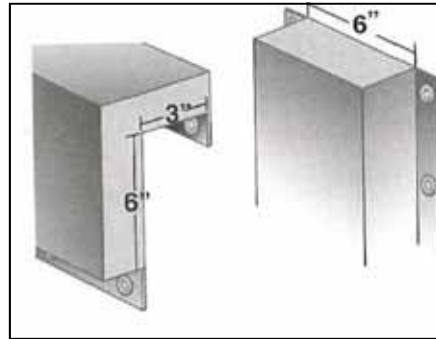

ALL PRICES SUBJECT TO CHANGE & AVAILABILITY PLUS SHIPPING

**CHAIN LINK FENCE TOP RAIL AND POST PADS**

Designed to cover the dangerous vertical and horizontal posts and allow for view through the fence. Made of 3" high-density open cell foam fully encased in 18 oz. UV-resistant vinyl. Attach with nylon ties (not included) through grommets every 6".

Chain Link Top Rail Pad, 3" Foam, 9" face, 6" top, 1-1/2" flaps, grommets every 6"

Chain Link Post Pad, 3" Foam, 6" wide w/1-1/2" flaps, grommets every 6"

**CUSTOM MADE**  
Call with Dimensions

**RAIL GUARDS™**  
**DUGOUT RAIL PADDING**