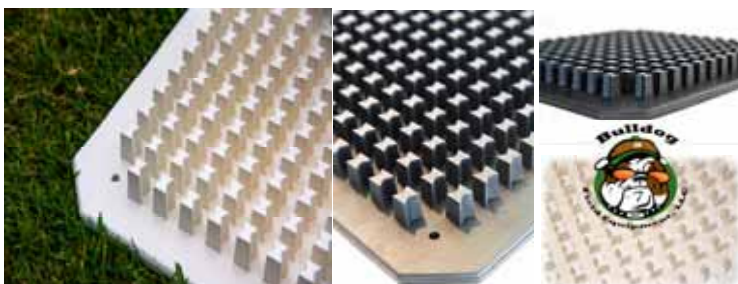

MUD CHUCKER SHOE SCRAPER

There's an easy way to prevent outdoor mud and dirt from getting inside. The Mud Chucker is made for the job. A shoe scraper mat rids dirt from the sides and bottoms of shoes with its pliable scraping rubber fingers.

Q.) How much mud can a mud chucker chuck? A.) A lot!

#ML229 BLACK 2 3/16in x 12 3/8in x 15 1/4in

$52.95