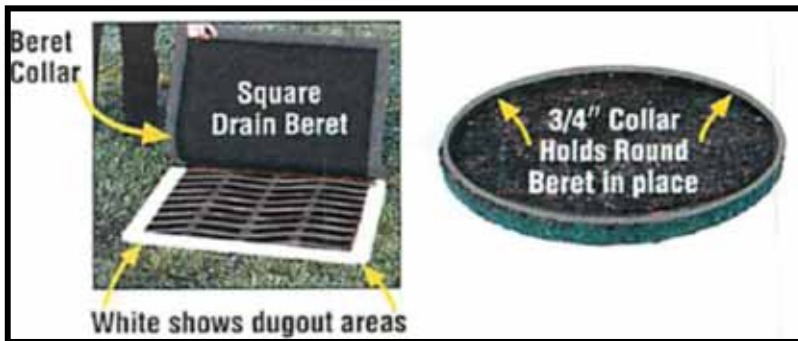

#30-RG

#30-RG

\$170/ea.

#37-SG

#37-SG

\$170/ea.

YOUR "ONE-STOP" SOURCE FOR AMERICA'S BASEBALL, SOFTBALL & SPORTS SURFACES & SUPPLIES!

PRICES SUBJECT TO CHANGE & AVAILABILITY PLUS SHIPPING | VOLUME DISCOUNTS AVAILABLE | COOPERATIVE PURCHASING CONTRACT PRICING FOR 50 STATES