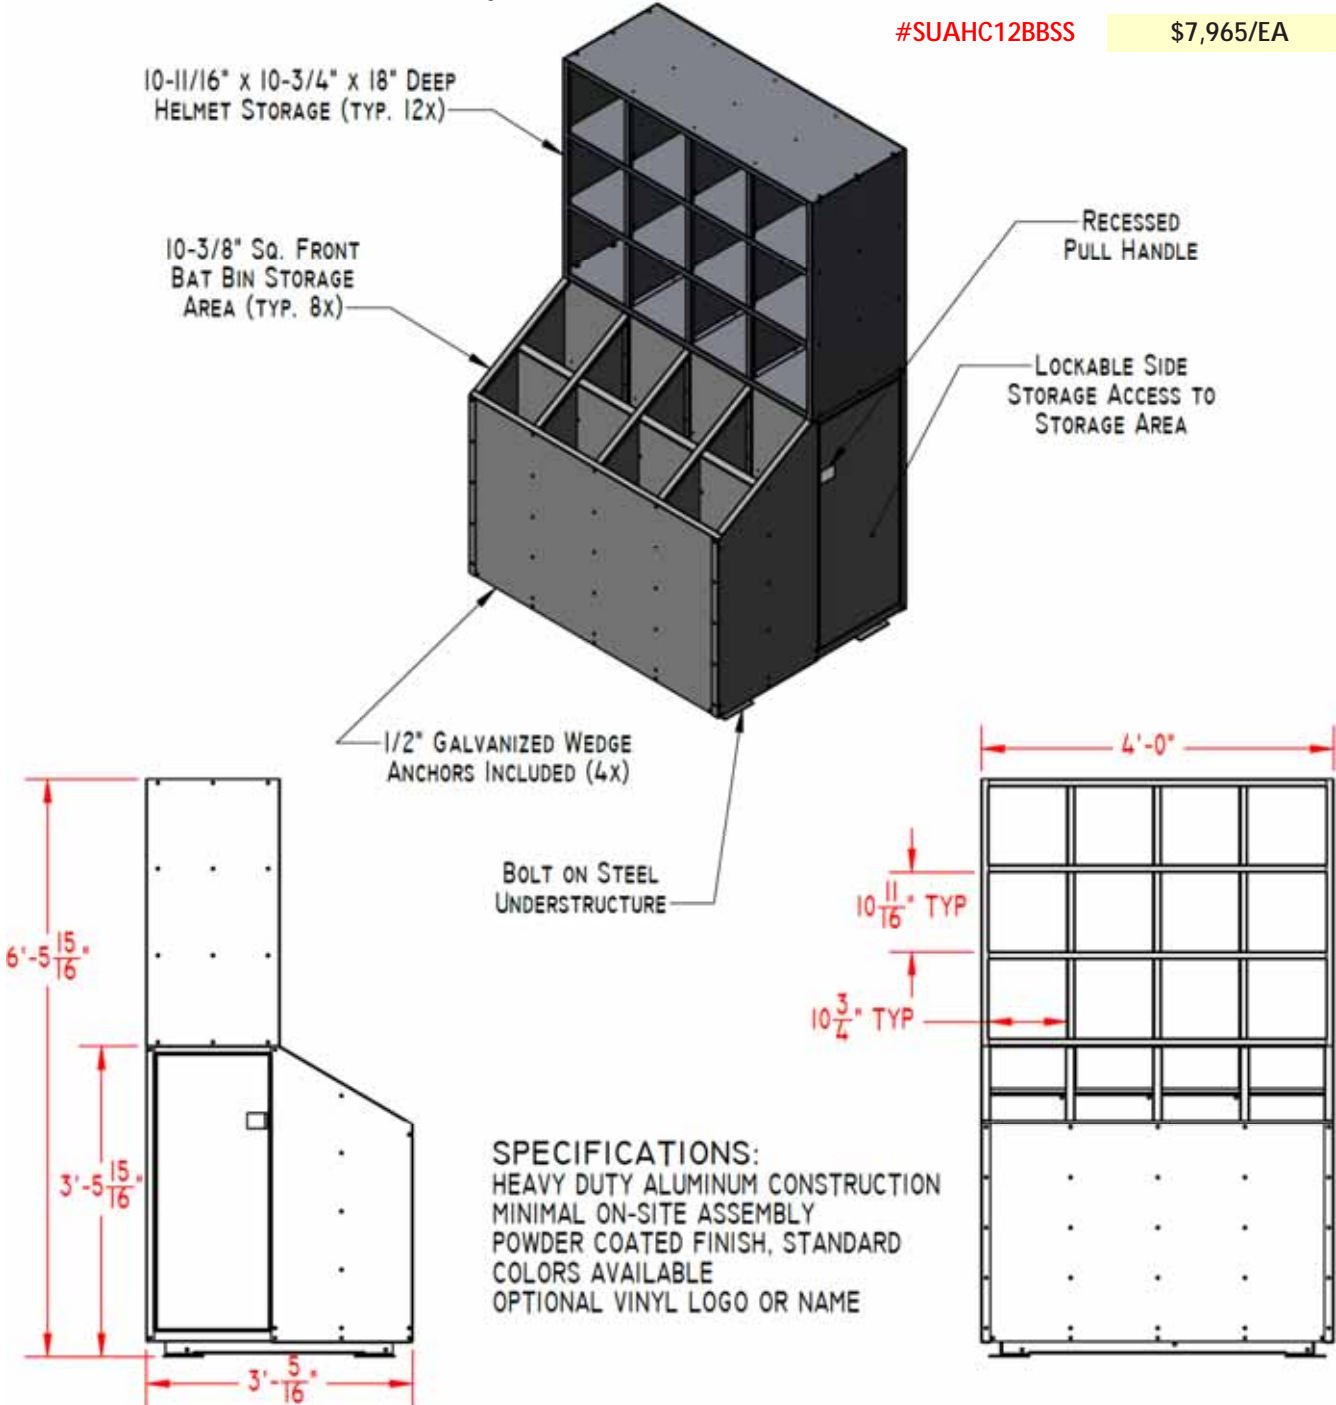

All-Weather Stand-up Helmet Cubby and Front Bat Bin Storage Base Unit

All-Weather Stand-up Helmet Cubby and Front Bat Bin Storage Base Unit, Features Twelve (12) 10-3/8" x 10-3/8" x 18"L Helmet Cubbies and Storage Base with Eight (8) Large Front Bat Bins and Two (2) Lockable Side Doors, Pre-Assembled Heavy Duty Aluminum Construction, Includes Powder Coated Finish with Various Standard Colors Available and Anchoring Hardware for Mounting on a Concrete Slab or Footings, Optional Vinyl Logo an Team Name Available for an Extra Charge, Custom Configurations Available Upon Request, Five (5) Year Manufacturer's Limited Product Warranty

#SUAHC12BBSS

$7,965/EA

YOUR "ONE-STOP" SOURCE FOR AMERICA'S BASEBALL, SOFTBALL & SPORTS SURFACES & SUPPLIES!

PRICES SUBJECT TO CHANGE & AVAILABILITY PLUS SHIPPING | VOLUME DISCOUNTS AVAILABLE | COOPERATIVE PURCHASING CONTRACT PRICING FOR 50 STATES