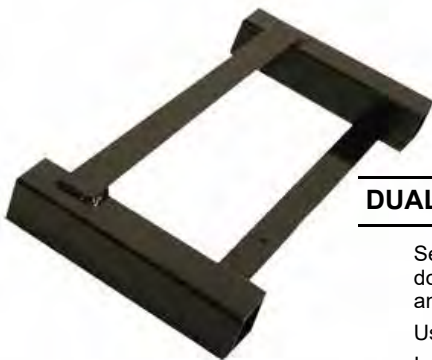

\$17.68

**#485-YESP:** youth  
Size: 5" x 21"  
Shipping weight: 5 lbs.

\$12.99

**FIRM GRIP STEP DOWN PITCHING RUBBER**

Limits depth of holes in front of pitcher's rubber giving pitcher firm footing  
Easy maintenance / easy installation  
Wood block filled core

**#410-FG:** adult  
Size: 6" x 24"  
Shipping weight: 18 lbs.

\$59

**#430-FGY:** youth  
Size: 4" x 18"  
Shipping weight: 18 lbs.

\$42.33

**FOUR WAY PITCHING RUBBER**

Easy to install  
Rotates Sides for Extended Life  
Shipping weight: 18 lbs.

**#450-C1:** adult  
Size: 6" x 24"

\$69.63

**#470-C2:** youth  
Size: 4" x 18"

\$44.86

**DUAL GROUND ANCHOR**

Secure removable pitcher's rubber or double first base with double ground anchor system  
Use with 110-DBL, 490-PAT, 495-PAT  
Individually sold