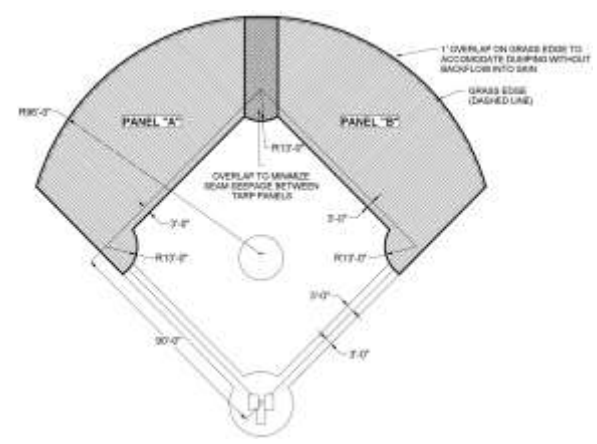

SKINNED AREA RAIN COVERS—JUST COVER THE CLAY AREAS!

6.0 OZ/SY WHITE/SILVER woven, reinforced polyethylene. 2 panels per set (each panel overlaps 1' on outfield grass and overlaps 5' at 2nd base). 2 panels per base path set. Each 2-panel set includes hemmed edges with rust-resistant brass grommets every 5' and pull handles every 10' on arc panels—no pull handles on base path panels just grommets. Mound & Home Plate rain covers sold separately. **1-Year Warranty** for materials & workmanship. **2-Year Pro-rated Warranty** for UV-resistance.

Area from 1st to 3rd:

Baseball (90' Base Paths, 95' Radius) 2 arc panels/set, 230 lbs./panel	SARC-BD-1-3	$3,995
Little League (60' Base Paths, 50' Radius) 2 arc panels/set, 80 lbs./panel	SARC-LL-1-3	$1,495

Base Paths:

Baseball (Max 6' wide x 90'L) 2 base path panels/set	SARC-BD-BASEPATHS	$425
Little League (Max 6' wide x 60'L) 2 base path panels/set	SARC-LL-BASEPATHS	$285
Softball (60' Base Paths, 60' Radius), designed for 18U size infields, 1 Piece Cover, 470 lbs.	SARC-SB-BASEPATHS	$2,695