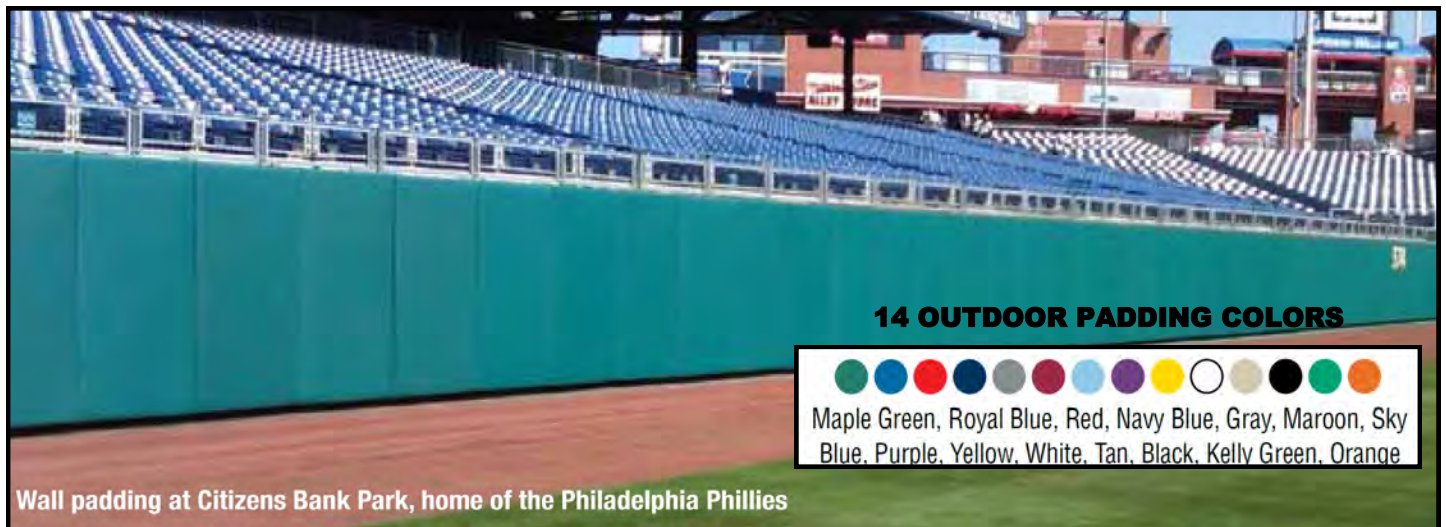

Wall padding at Citizens Bank Park, home of the Philadelphia Phillies

14 OUTDOOR PADDING COLORS