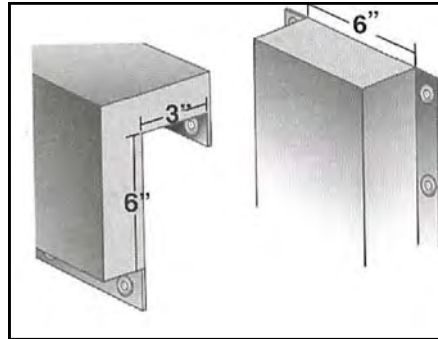

CHAIN LINK FENCE TOP RAIL AND POST PADS

Designed to cover the dangerous vertical and horizontal posts and allow for view through the fence. Made of 3" high-density open cell foam fully encased in 18 oz. UV-resistant vinyl. Attach with nylon ties (not included) through grommets every 6".

Chain Link Top Rail Pad, 3" Foam, 9" face, 6" top, 1-1/2" flaps, grommets every 6"	#CLTR	$36/LF
Chain Link Post Pad—Horizontal, 3" Foam, 6" wide w/1-1/2" flaps, grommets every 6"	#CLPH	$30/LF
Chain Link Post Pad—Vertical, 3" Foam, 6" wide w/1-1/2" flaps, grommets every 6"	#CLPV	$30/LF