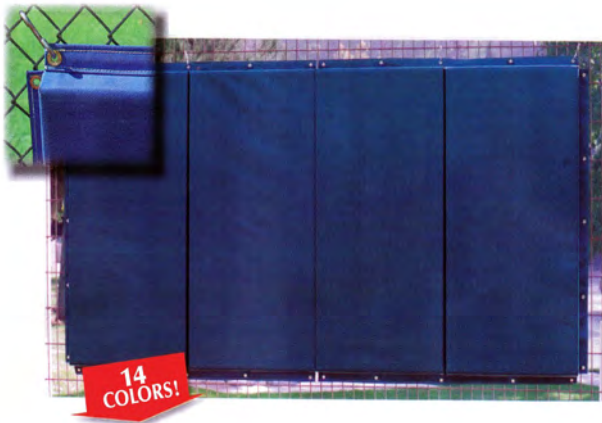

800-247-BEAM (2326) • (908) 637-4191 • FAX (908) 637-8421
www.beamclay.com • sales@beamclay.com

FOLDING BACKSTOP PADDING

18 oz. Vinyl covers with 2" foam. Pads are made to fold in 2' wide panels for storage and shipping. Grommets every 12" along top, bottom and sides for anchoring except with Velcro ends if padding butting together. **SPECIFY COLOR WHEN ORDERING—SOLID OR ALTERNATING COLORS.**

Must specify when ordering which pads butt together. Velcro attachment provided @ no extra charge. One pad with velcro flap, the other would have a velcro strip sewn to its back.

Green, Royal Blue, Red, Navy Blue, Gray, Maroon, Sky Blue, Purple, Yellow, White, Tan, Black, Kelly Green, Orange