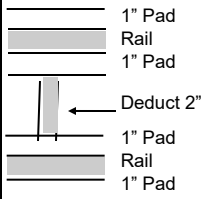

CHAIN LINK FENCE TOP RAIL AND POST PADS

Designed to cover the dangerous vertical and horizontal posts and allow for view through the fence. Made of 3" high-density open cell foam fully encased in 18 oz. UV-resistant vinyl. Attach with nylon ties (not included) through grommets every 6".

Chain Link Top Rail Pad, 3" Foam, 9" face, 6" top, 1-1/2" flaps, grommets every 6"	#CLTR	$36/LF
Chain Link Post Pad—Horizontal, 3" Foam, 6" wide w/1-1/2" flaps, grommets every 6"	#CLPH	$30/LF
Chain Link Post Pad—Vertical, 3" Foam, 6" wide w/1-1/2" flaps, grommets every 6"	#CLPV	$30/LF

**RAIL GUARDS™
DUGOUT RAIL PADDING**

1" thick semi-rigid closed-cell polyethylene foam encased in 18 oz. vinyl with grommets every 6" for attachment to up to 3" diameter railing. Specify color Maple Green, Kelly Green, Royal Blue, Navy Blue, Sky Blue, Red, Orange, Yellow, White, Black, Grey, Tan, Purple, and Maroon.

1" #RG1

$24.95/LF