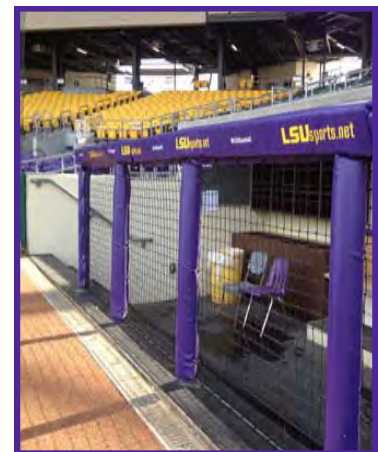

U-SHAPED WOOD BACKED RAIL PADS			
<i>(18 OZ. VINYL—18 COLORS)</i>			
WBUSHAPEX	U-Shaped Pad	LF	$33.15
WBFLAT	Flat Pad	LF	$22.25
WBUSHAPEHARDWARE	Hardware for U-Shaped Pad	SET	$9.50
WBFLATHARDWARE	Hardware for Flat Pad	SET	$1.88
VELCROWRAP	Velcro Wrap	LF	$7.35