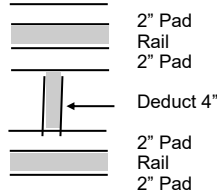

**RAIL GUARDS™
RAIL & FENCE-TOP PADDING**

2" thick semi-rigid closed-cell polyethylene foam fully encased in 18 oz. vinyl with grommets every 6" for attachment to up to 3" diameter railing. Specify color Maple Green, Kelly Green, Royal Blue, Navy Blue, Sky Blue, Red, Orange, Yellow, White, Black, Grey, Tan, Purple, and Maroon.

2" #RG2

$27.95/LF