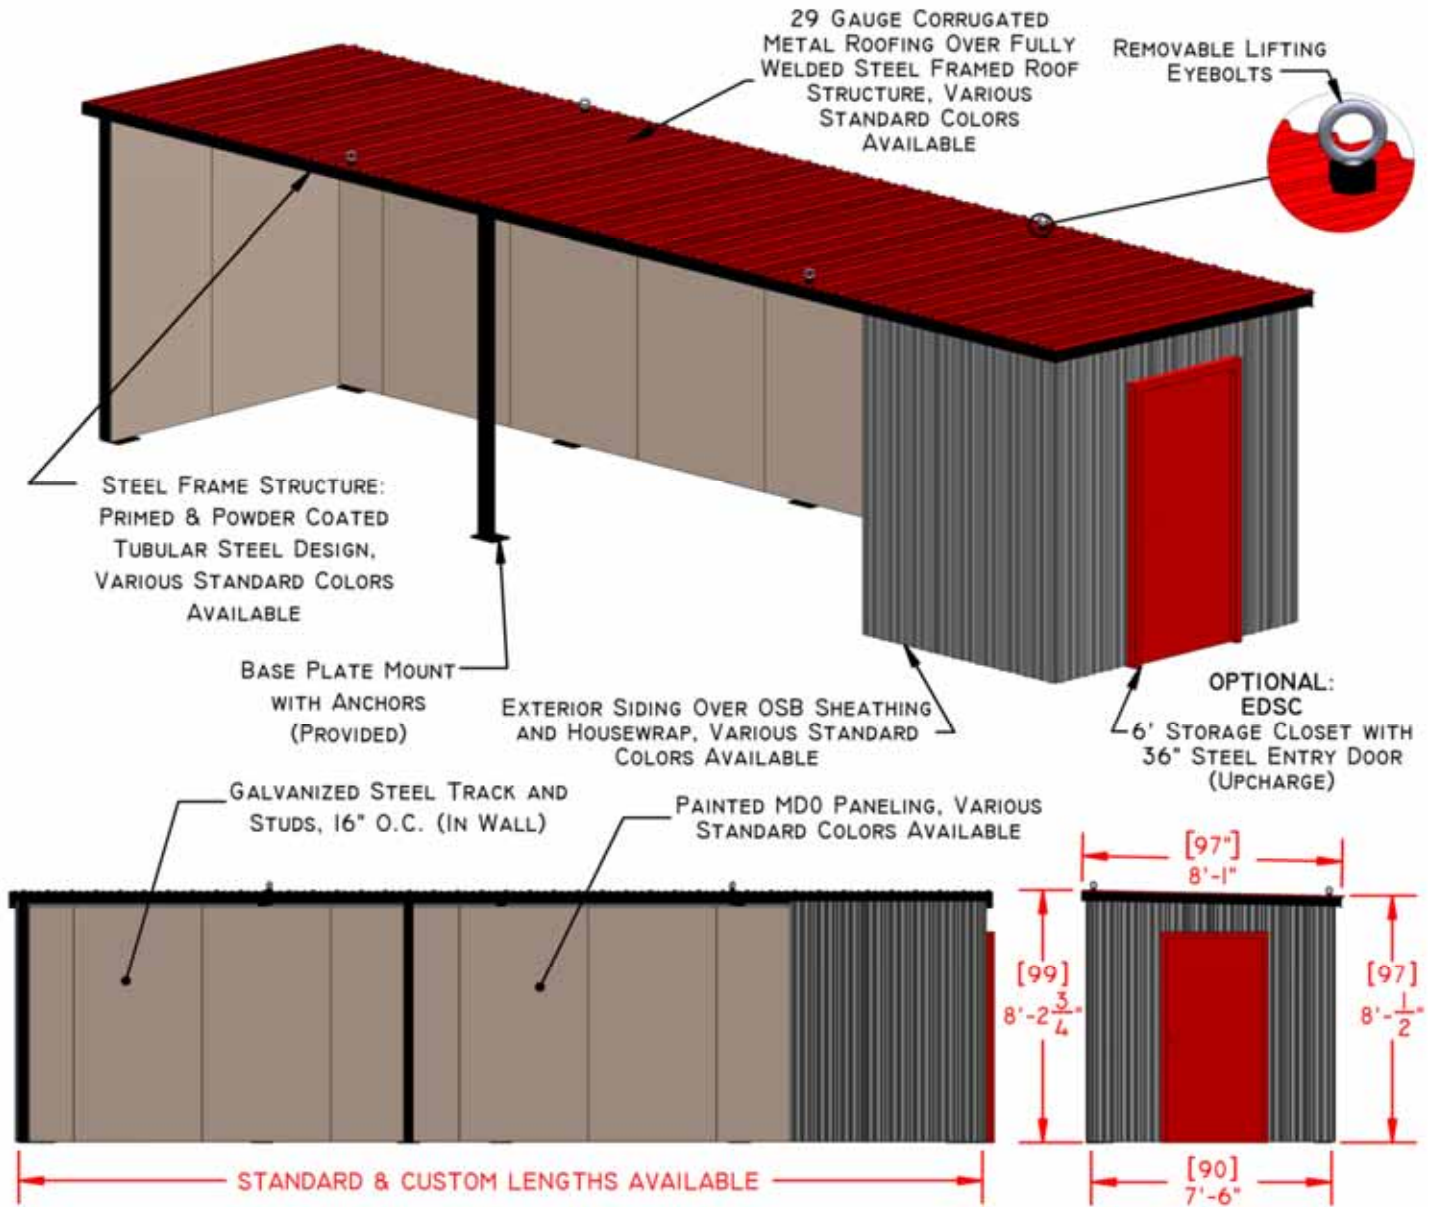

ENCLOSED DUGOUTS

YOUR "ONE-STOP" SOURCE FOR AMERICA'S BASEBALL, SOFTBALL & SPORTS SURFACES & SUPPLIES!

PRICES SUBJECT TO CHANGE & AVAILABILITY PLUS SHIPPING | VOLUME DISCOUNTS AVAILABLE | COOPERATIVE PURCHASING CONTRACT PRICING FOR 50 STATES