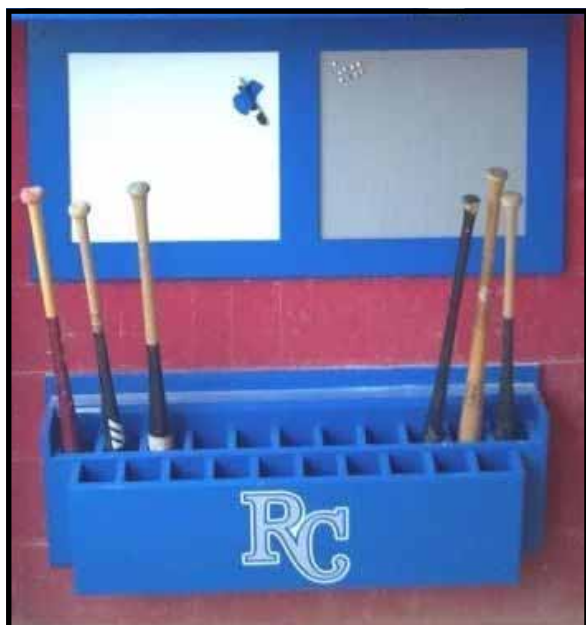

SCSHLT-G	Gray
SCSHLT-NB	Navy Blue
SCSHLT-B	Royal Blue
SCSHLT-R	Red
SCSHLT-BK	Black
SCSHLT-M	Maroon
SCSHLT-GR	Green

**Referee/Scorekeeper Shelter**

RSHLT-(X)

\$3,570/EA

- Easy to move and assemble
- Powder coated steel frame
- Removable polyester cover
- Same lettering and logo options listed above are offered
- 8½' x 6½' x 4'8"
- Ships common carrier
- 1 Year Limited Warranty

PRICES SUBJECT TO CHANGE &amp; AVAILABILITY PLUS SHIPPING | VOLUME DISCOUNTS AVAILABLE | COOPERATIVE PURCHASING CONTRACT PRICING FOR 50 STATES

**Blackjack Bat Rack #BBR-BR1****FEATURES:**

- Blackjack holds 21 bats that angle away from the wall for placement underneath helmet racks.
- The BlackJack offers the **option of a team logo decal** (*setup / charges apply*)
- A great space saver with 21 protective bat slots perfect for any major baseball or softball program.
- Blackjack is an "Angled Bat Style"
- Custom sizes are also available, call for details
- Dimensions: 17-1/4" tall x 44-1/2" wide x 12" deep
- Hardware for chain link fence attachment is available at an additional cost.