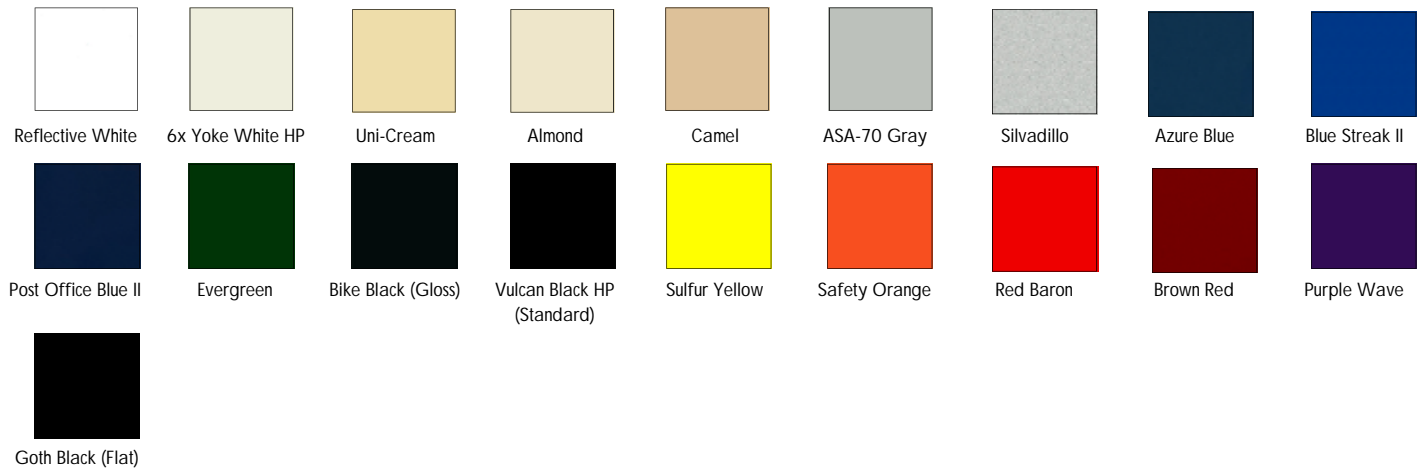

POWDERCOAT COLOR CHART