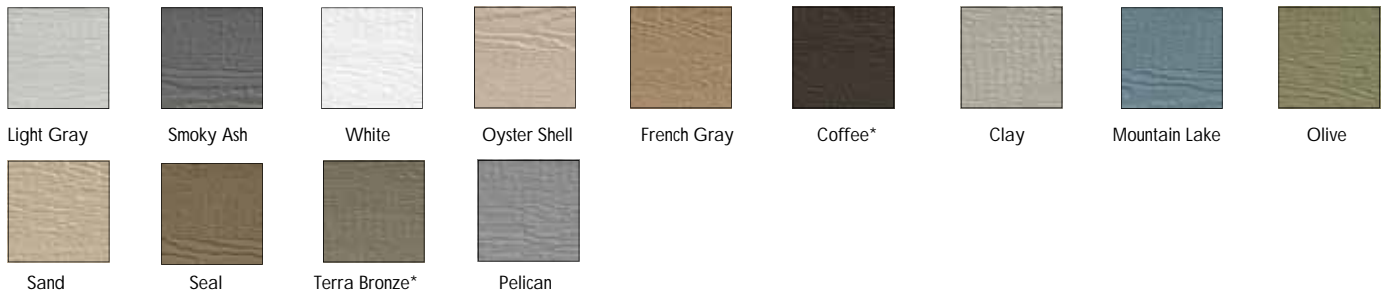

**METAL ROOF COLOR CHART**

Bright White	White	Light Stone	Mocha Tan	Brown	Patriot Red	Red	Dark Red	Hawaiian Blue
Ocean Blue	Forest Green	Patina Green	Charcoal	Ash Grey	Burnished Slate	Burgundy	Black	Native Copper
Galvalume	Galvanized							

**POWDERCOAT COLOR CHART**

**METAL ROOF COLOR CHART**

**YOUR "ONE-STOP" SOURCE FOR AMERICA'S BASEBALL, SOFTBALL & SPORTS SURFACES & SUPPLIES!**

PRICES SUBJECT TO CHANGE & AVAILABILITY PLUS SHIPPING | VOLUME DISCOUNTS AVAILABLE | COOPERATIVE PURCHASING CONTRACT PRICING FOR 50 STATES

Enclosed Dugouts

**ENCLOSED DUGOUTS**

EXTERIOR METAL SIDING COLOR CHART

EXTERIOR LAP SIDING COLOR CHART

\* - Indicates a longer lead time item

INTERIOR PAINT COLOR CHART

**YOUR "ONE-STOP" SOURCE FOR AMERICA'S BASEBALL, SOFTBALL & SPORTS SURFACES & SUPPLIES!**