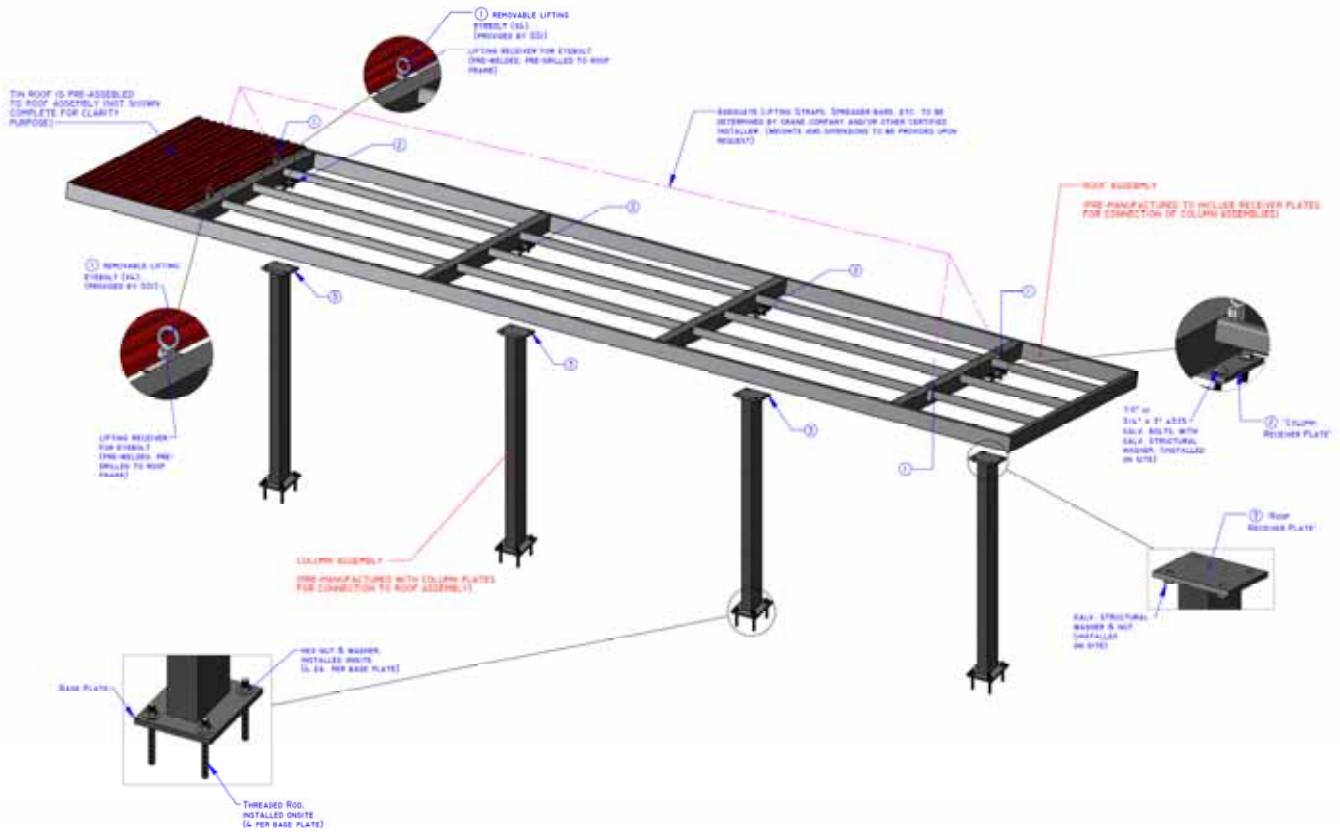

CANTILEVER DUGOUTS

YOUR "ONE-STOP" SOURCE FOR AMERICA'S BASEBALL, SOFTBALL & SPORTS SURFACES & SUPPLIES!

PRICES SUBJECT TO CHANGE & AVAILABILITY PLUS SHIPPING | VOLUME DISCOUNTS AVAILABLE | COOPERATIVE PURCHASING CONTRACT PRICING FOR 50 STATES

PARTAC PEAT CORPORATION
ONE KELSEY PARK, GREAT MEADOWS, NEW JERSEY 07838

800-247-BEAM (2326) • (908) 637-4191 • FAX (908) 637-8421
www.beamclay.com • sales@beamclay.com