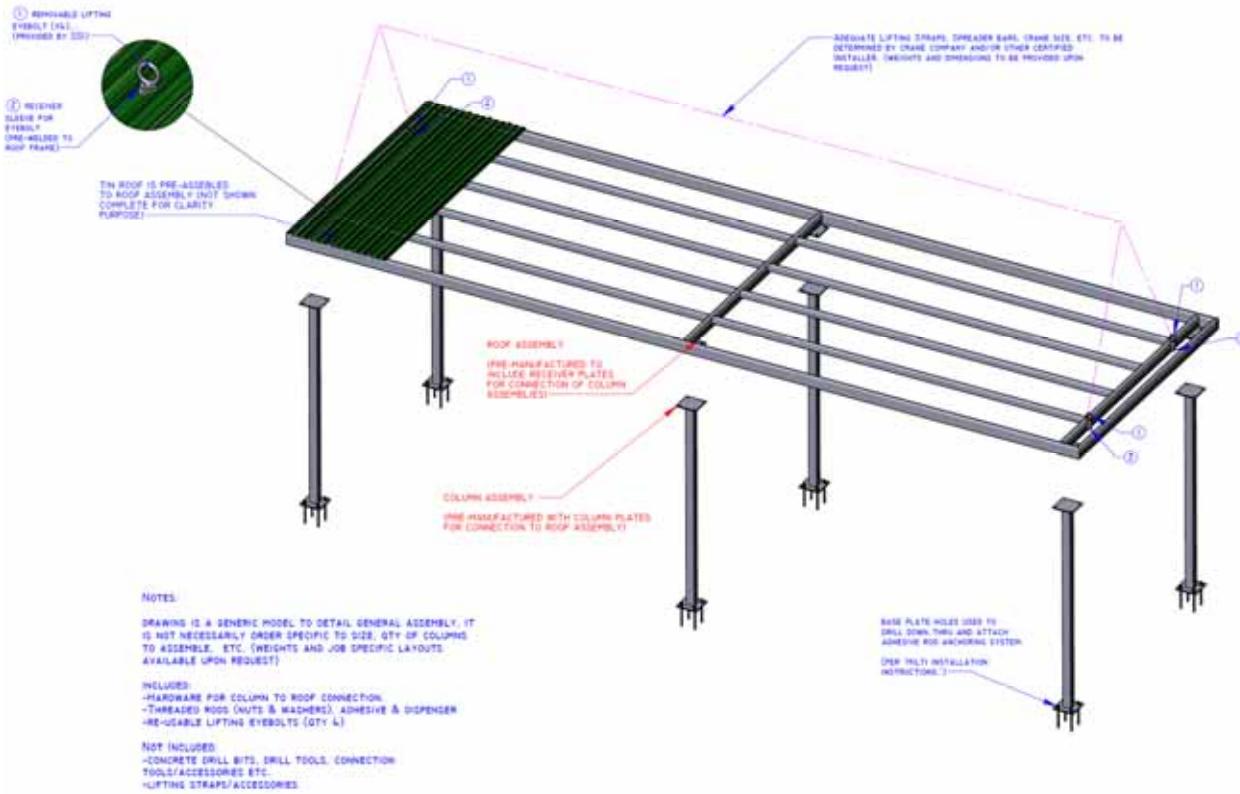

GAMESHADE® MODULAR BASEBALL/SOFTBALL DUGOUTS

YOUR "ONE-STOP" SOURCE FOR AMERICA'S BASEBALL, SOFTBALL & SPORTS SURFACES & SUPPLIES!

PRICES SUBJECT TO CHANGE & AVAILABILITY PLUS SHIPPING | VOLUME DISCOUNTS AVAILABLE | COOPERATIVE PURCHASING CONTRACT PRICING FOR 50 STATES