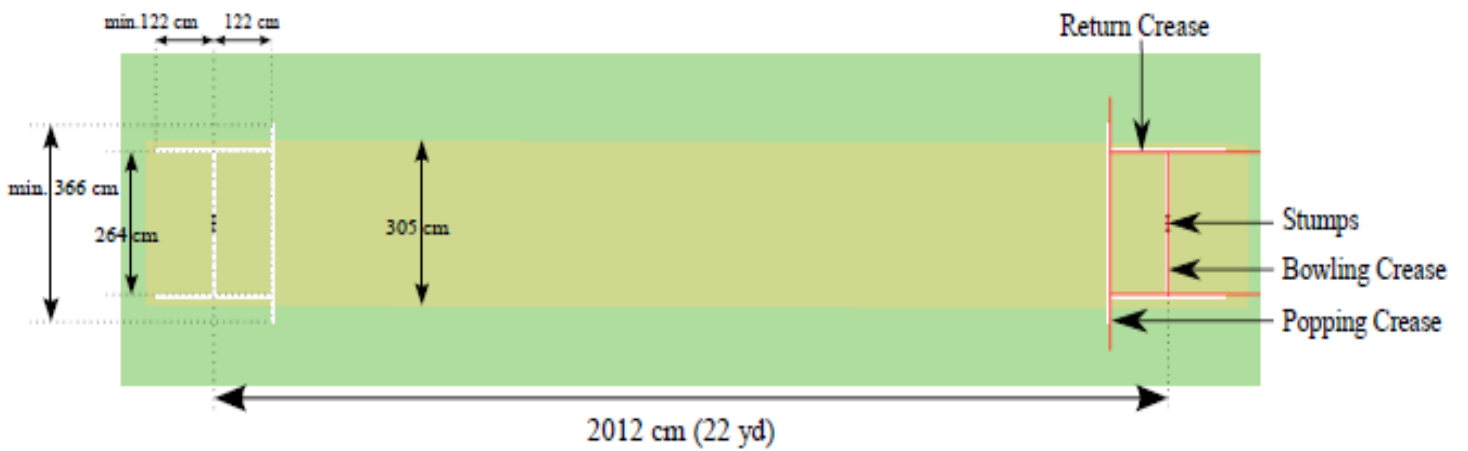

Cricket Pitch Clays

YOUR “ONE-STOP” SOURCE FOR AMERICA’S BASEBALL, SOFTBALL & SPORTS SURFACES & SUPPLIES!

PRICES SUBJECT TO CHANGE & AVAILABILITY PLUS SHIPPING | VOLUME DISCOUNTS AVAILABLE | COOPERATIVE PURCHASING CONTRACT PRICING FOR 50 STATES

PARTAC PEAT CORPORATION
ONE KELSEY PARK, GREAT MEADOWS, NEW JERSEY 07838

800-247-BEAM (2326) • (908) 637-4191 • FAX (908) 637-8421
www.beamclay.com • sales@beamclay.com