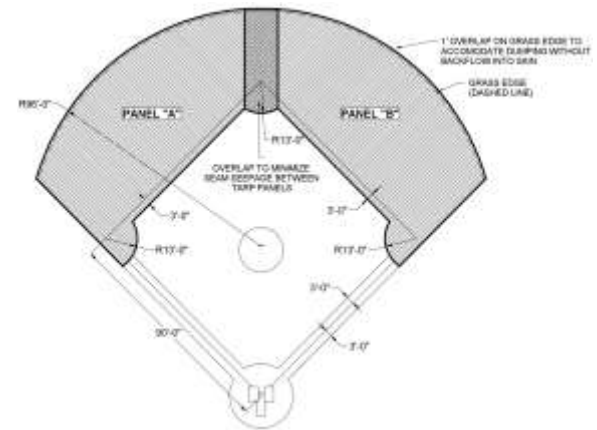

SKINNED AREA RAIN COVERS—JUST COVER THE CLAY AREAS!

6.0 OZ/SY WHITE/SILVER woven, reinforced polyethylene. 2 panels per set (each panel overlaps 1' on outfield grass and overlaps 5' at 2nd base). 2 panels per base path set. Each 2-panel set includes hemmed edges with rust-resistant brass grommets every 5' and pull handles every 10' on arc panels—no pull handles on base path panels just grommets. Mound & Home Plate rain covers sold separately. **1-Year Warranty** for materials & workmanship. **2-Year Pro-rated Warranty** for UV-resistance.

Area from 1st to 3rd:

Baseball (90' Base Paths, 95' Radius) 2 arc panels/set, 230 lbs./panel	SARC-BD-1-3	$3,895
Little League (60' Base Paths, 50' Radius) 2 arc panels/set, 80 lbs./panel	SARC-LL-1-3	$1,495

Base Paths:

Baseball (Max 6' wide x 90'L) 2 base path panels/set	SARC-BD-BASEPATHS	$425
Little League (Max 6' wide x 60'L) 2 base path panels/set	SARC-LL-BASEPATHS	$285
Softball (60' Base Paths, 60' Radius), designed for 18U size infields, 1 Piece Cover, 470 lbs.	SARC-SB-BASEPATHS	$2,695