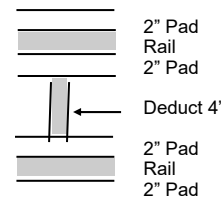

RAIL GUARDS™ RAIL & FENCE-TOP PADDING

2" thick semi-rigid closed-cell polyethylene foam fully encased in 18 oz. vinyl with grommets every 6" for attachment to up to 2-1/2" diameter railing. Specify color Maple Green, Kelly Green, Royal Blue, Navy Blue, Sky Blue, Red, Orange, Yellow, White, Black, Grey, Tan, Purple, and Maroon.

#RAILPAD2X6	2" X 6'	$155
#RAILPAD2X8	2" X 8'	$215

YOUR "ONE-STOP" SOURCE FOR AMERICA'S BASEBALL, SOFTBALL & SPORTS SURFACES & SUPPLIES!

PRICES SUBJECT TO CHANGE & AVAILABILITY PLUS SHIPPING | VOLUME DISCOUNTS AVAILABLE | COOPERATIVE PURCHASING CONTRACT PRICING FOR 50 STATES