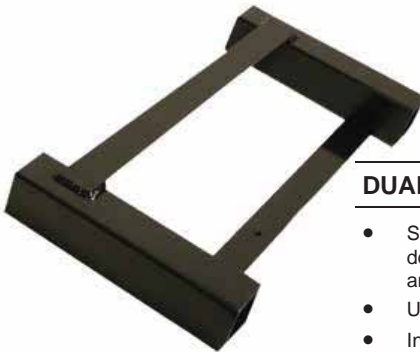

490R-CC: adult

- Size: 6" x 24"

\$18.95

495R-LCC: youth

- Size: 4" x 18"

\$15.95

DUAL GROUND ANCHOR

- Secure removable pitcher's rubber or double first base with double ground anchor system
- Use with 110-DBL, 490-PAT, 495-PAT
- Individually sold

490-GAS: adult

\$44.95

495-GAS: youth

\$43.95

PITCHING RUBBER TOP PLATE

- Bolts on to Bolco 490R-CC and 495R-LCC
- Fits into 490-GAS 495-GAS
- Simply remove pitcher's rubber after game or practice
- Perfect for multi-purpose fields
- Hardware included
- Individually sold