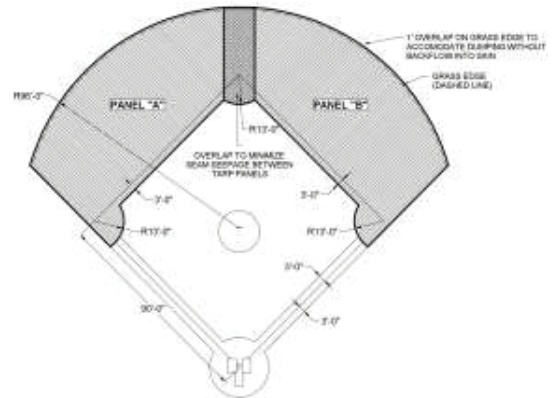

Area from 1st to 3rd:

Baseball (90' Base Paths, 95' Radius) 2 arc panels/set, 230 lbs./panel	\$3,495/set
Little League (60' Base Paths, 50' Radius) 2 arc panels/set, 80 lbs./panel	\$1,125/set

Base Paths:

Baseball (Max 6' wide x 90'L) 2 base path panels/set	\$325/set
Little League (Max 6' wide x 60'L) 2 base path panels/set	\$215/set
Softball (60' Base Paths, 60' Radius), designed for 18U size infields, 1 Piece Cover, 470 lbs.	\$2,195/ea.

Full Infield Rain Covers
160' x 160' = 25,600 sf
170' x 170' = 28,900 sf
120' x 120' = 14,400 sf
90' x 90' = 8,100 sf

**STANDARD FEATURE
 PULL HANDLES**

Pull handles. Plastic grip makes them easier to grip, easier on the hands. (10'-12' intervals)