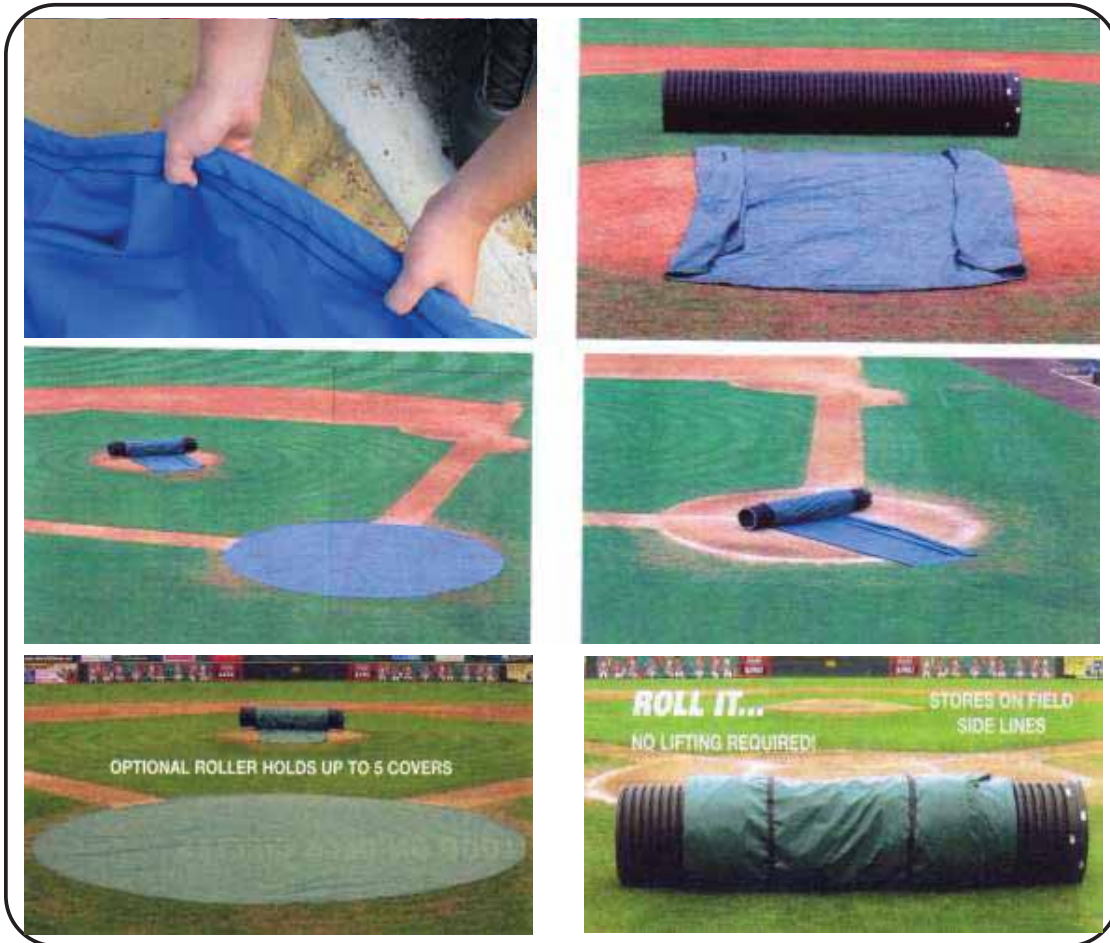

BEAM CLAY®

Storing Spot Rain Covers

WHOLESALE PRICE LIST
EFFECTIVE: JANUARY 1, 2018

CORRUGATED PIPE ROLLERS— For Storing Spot Field Rain Covers

28" Diameter x 13' Long **Black Plastic Corrugated Pipe**,
156 lbs. (Double Wall)

$350

STORAGE COVERS — For protecting rolled up rain covers on sidelines

18 OZ. Vinyl Storage Cover for 13' Long Roller

$165

6 OZ. White/Silver Poly Storage Cover for 13' Long Roller

$95

LETTERING on 18 oz. vinyl storage covers—14 Standard Colors

Price Per Letter

14"H Block Lettering For Storage Covers ($260 Minimum)

$32

18"H Block Lettering For Storage Covers ($260 Minimum)

$39