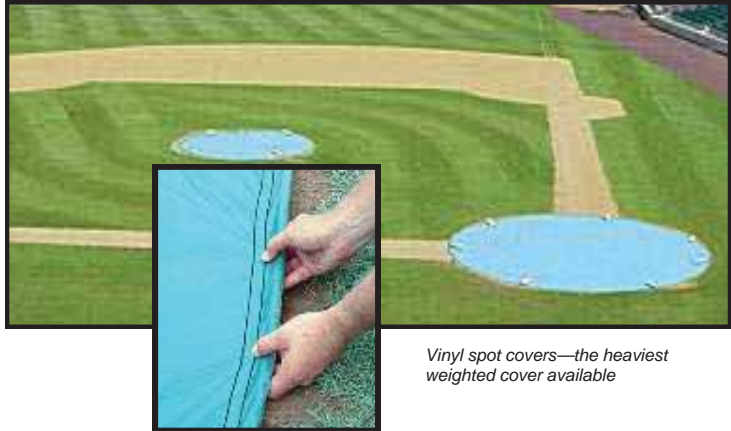

Heavy enough to stay in place—light enough for one person to carry

Vinyl spot covers—the heaviest weighted cover available

Carrier

$125

An economical solution for easy transport and protection of weighted or standard spot rain covers.