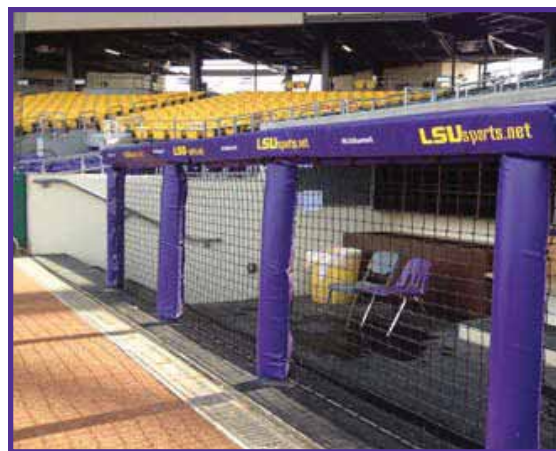

BEAM CLAY®

Aer-Cushion Rail Padding

WHOLESALE PRICE LIST
EFFECTIVE: JANUARY 1, 2018

AER-CUSHION FLAT RAIL PADDING			EACH
<i>(OPEN-CELL FOAM ENCASED IN 18 OZ. VINYL—18 COLORS)</i>			
16FRP	1" THICK FOAM X 6" WIDE (TO FIT UP TO 1" DIA. POLE)	LF	$11.35
17FRP	1" THICK POLYFOAM X 7" WIDE (TO FIT UP TO 1.5" DIA. POLE)	LF	$11.50
18FRP578	1" THICK POLYFOAM X 8" WIDE (TO FIT UP TO 2" DIA. POLE)	LF	$11.6
19FRP578	1" THICK POLYFOAM X 9" WIDE (TO FIT UP TO 3" DIA. POLE)	LF	$11.75
110FRP578	1" THICK POLYFOAM X 10" WIDE (TO FIT UP TO 3.5" DIA. POLE)	LF	$12
26FRP	2" THICK POLYFOAM X 6" WIDE (TO FIT UP TO 1" DIA. POLE)	LF	$11.65
27FRP	2" THICK POLYFOAM X 7" WIDE (TO FIT UP TO 1.5" DIA. POLE)	LF	$11.85
28FRP578	2" THICK POLYFOAM X 8" WIDE (TO FIT UP TO 2" DIA. POLE)	LF	$12
29FRP578	2" THICK POLYFOAM X 9" WIDE (TO FIT UP TO 3" DIA. POLE)	LF	$12.25
29FRP578	2" THICK POLYFOAM X 10" WIDE (TO FIT UP TO 3.5" DIA. POLE)	LF	$12.50

CHROMA-BOND IMPRINTING

Chroma-Bond Imprinting, 1 Color Logo Only	
Up to 25SF	$465/EA.
26SF—50SF	$595/EA.
51SF-100SF	$850/EA.
Chroma-Bond Imprinting, 2 Color Logo Only	
Up to 25SF	$565/EA.
26SF—50SF	$695/EA.
51SF-100SF	$950/EA.
Chroma-Bond Imprinting, 3 Color Logo Only	
Up to 25SF	$645/EA.
26SF—50SF	$775/EA.
51SF-100SF	$995/EA.
Chroma-Bond Imprinting, 1 or 2 Color Letters or Numbers	
Up to 24" Tall	$46/EA.
36" Tall	$55/EA.
48" Tall	$69/EA.
60" Tall	$80/EA.
72" Tall	$98/EA.
84" Tall	$108/EA.
96" Tall	$125/EA.
108" Tall	$145/EA.
120" Tall	$169/EA.

ALL PRICES SUBJECT TO CHANGE & AVAILABILITY PLUS SHIPPING