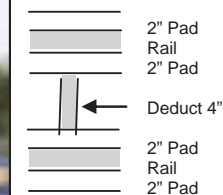

RAIL GUARDS™ RAIL & FENCE-TOP PADDING

2" thick closed-cell polyethylene foam fully encased in 18 oz. vinyl with grommets every 6" for attachment to up to 3" diameter railing. Being thicker, bunches up somewhat on 90° angle. Specify color Maple Green, Kelly Green, Royal Blue, Navy Blue, Sky Blue, Red, Orange, Yellow, White, Black, Grey, Tan, Purple, and Maroon.

2" x 6' Section   **$145/section**
2" x 8' Section   **$165/section**