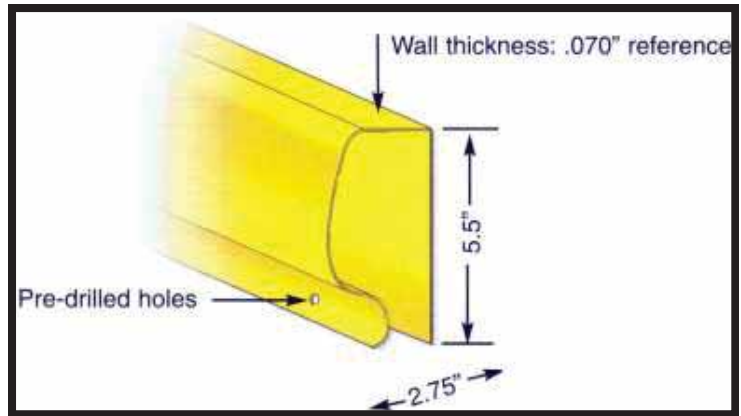

\$115

SAFETY TOP CAP—LITE™

- A Lighter, More Affordable Option for an open spec, 2.25"W x 4"H x 8'Long
- 10 - 8' pieces at 80' per bag / 4-hole punched with 40 Black Zip Ties - Included
- 40 bags per crate (3,200' coverage per crate)