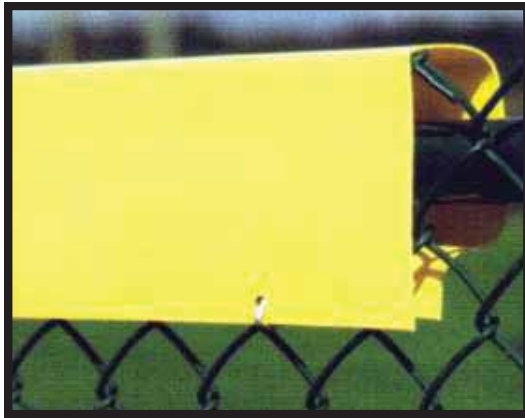

\$115

SAFETY TOP CAP—LITE™

- A Lighter, More Affordable Option for an open spec, 2.25"W x 4"H x 8'Long
- 10 - 8' pieces at 80' per bag / 4-hole punched with 40 Black Zip Ties - Included
- 40 bags per crate (3,200' coverage per crate)