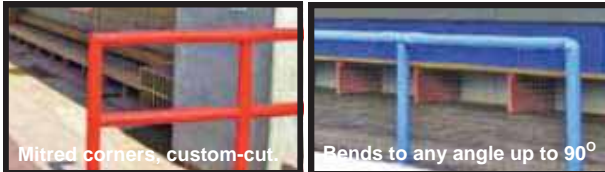

19" PLASTIC TIES - Yellow, Green, Red, or Black.

Packs of 100 **\$23.95/Pack**

24" PLASTIC TIES - Natural/Off White for 2" Thick Pads

Packs of 100 **\$25.95/Pack**

COLORS:

Safety Yellow, Green Light Blue, Royal Blue, Red, Purple, Gray, Black
 Safety yellow in stock. Other colors are custom ordered.