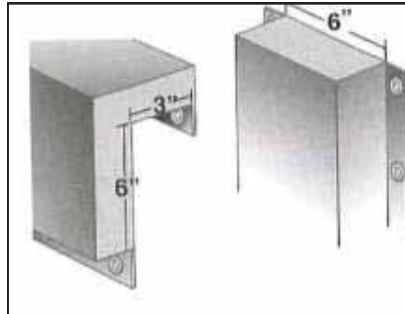

BEAM CLAY®

Rail & Post Padding

WHOLESALE PRICE LIST
EFFECTIVE: JANUARY 1, 2018

CHAIN LINK FENCE TOP RAIL AND POST PADS

Designed to cover the dangerous vertical and horizontal posts and allow for view through the fence. Made of 3" high-density open cell foam fully encased in 18 oz. UV-resistant vinyl. Attach with nylon ties (not included) through grommets every 6".

Chain Link Top Rail Pad, 3" Foam, 9" face, 6" top, 1-1/2" flaps, grommets every 6"

Chain Link Post Pad, 3" Foam, 6" wide w/1-1/2" flaps, grommets every 6"

Call For Quote