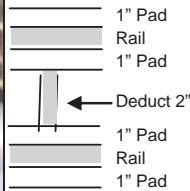

19" PLASTIC TIES - Yellow, Green, Red, or Black.

Packs of 100 **\$23.95/Pack**

24" PLASTIC TIES - Natural/Off White for 2" Thick Pads

Packs of 100 **\$25.95/Pack**

COLORS:

Safety Yellow, Green Light Blue, Royal Blue, Red, Purple, Gray, Black
 Safety yellow in stock. Other colors are custom ordered.

ALL PRICES SUBJECT TO CHANGE & AVAILABILITY PLUS SHIPPING

BEAM CLAY®

Rail & Post Padding

WHOLESALE PRICE LIST
 EFFECTIVE: JANUARY 1, 2018

CHAIN LINK FENCE TOP RAIL AND POST PADS

Designed to cover the dangerous vertical and horizontal posts and allow for view through the fence. Made of 3" high-density open cell foam fully encased in 18 oz. UV-resistant vinyl. Attach with nylon ties (not included) through grommets every 6".

Chain Link Top Rail Pad, 3" Foam, 9" face, 6" top, 1-1/2" flaps, grommets every 6"

Chain Link Post Pad, 3" Foam, 6" wide w/1-1/2" flaps, grommets every 6"

Call For Quote

RAIL GUARDS™ DUGOUT RAIL PADDING

1" thick closed-cell polyethylene foam encased in 18 oz. vinyl with grommets every 6" for attachment to up to 3" diameter railing. Flexible enough for 90° angle. Specify color Maple Green, Kelly Green, Royal Blue, Navy Blue, Sky Blue, Red, Orange, Yellow, White, Black, Grey, Tan, Purple, and Maroon.