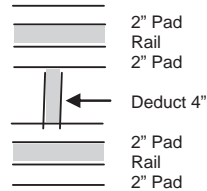

ALL PRICES SUBJECT TO CHANGE & AVAILABILITY PLUS SHIPPING

BEAM CLAY®

Rail & Post Padding

WHOLESALE PRICE LIST
 EFFECTIVE: JANUARY 1, 2018

CHAIN LINK FENCE TOP RAIL AND POST PADS

Designed to cover the dangerous vertical and horizontal posts and allow for view through the fence. Made of 3" high-density open cell foam fully encased in 18 oz. UV-resistant vinyl. Attach with nylon ties (not included) through grommets every 6".

Chain Link Top Rail Pad, 3" Foam, 9" face, 6" top, 1-1/2" flaps, grommets every 6"

Chain Link Post Pad, 3" Foam, 6" wide w/1-1/2" flaps, grommets every 6"

Call For Quote

RAIL GUARDS™ DUGOUT RAIL PADDING

1" thick closed-cell polyethylene foam encased in 18 oz. vinyl with grommets every 6" for attachment to up to 3" diameter railing. Flexible enough for 90° angle. Specify color Maple Green, Kelly Green, Royal Blue, Navy Blue, Sky Blue, Red, Orange, Yellow, White, Black, Grey, Tan, Purple, and Maroon.

1"

\$22.95/LF

RAIL GUARDS™ RAIL & FENCE-TOP PADDING

2" thick closed-cell polyethylene foam fully encased in 18 oz. vinyl with grommets every 6" for attachment to up to 3" diameter railing. Being thicker, bunches up somewhat on 90° angle. Specify color Maple Green, Kelly Green, Royal Blue, Navy Blue, Sky Blue, Red, Orange, Yellow, White, Black, Grey, Tan, Purple, and Maroon.