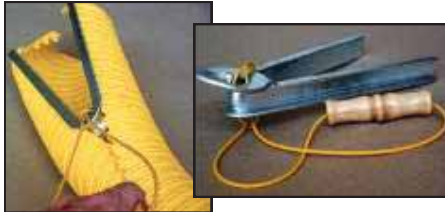

100' Roll, 35 lbs.

19" Yellow, Orange, Dark Green, or Black
UV-resistant, reusable Plastic Ties per 100

$195

$105

$25

Please note: the black color is **NOT** a standard black drain pipe, it contains special UV inhibitors to protect it from deterioration from the sun, however these darker colors (black & forest green) are more susceptible to sun damage as opposed to the original yellow and **NEW** orange color.

INSTALLATION TOOLS - Cut installation time by up to 75%. Poly cap can be difficult to spread and hard on your hands and knuckles. Neither of these tools are required, but either one of these tools would make installation easier.

Solid Steel Poly Cap Installation Tool

Zipper Installation Tool

$35

$45

FENCE CROWN®

Safety Yellow or Black. 4" ID x 4 1/2" OD. Fasten with matching yellow or black 19" plastic ties (not included) at beginning and end and every 3-5'. Ships by common carrier.

250' Roll—250' to 1,500'
—more than 1,500'

100' Roll—100' to 1,500'
—more than 1,500'