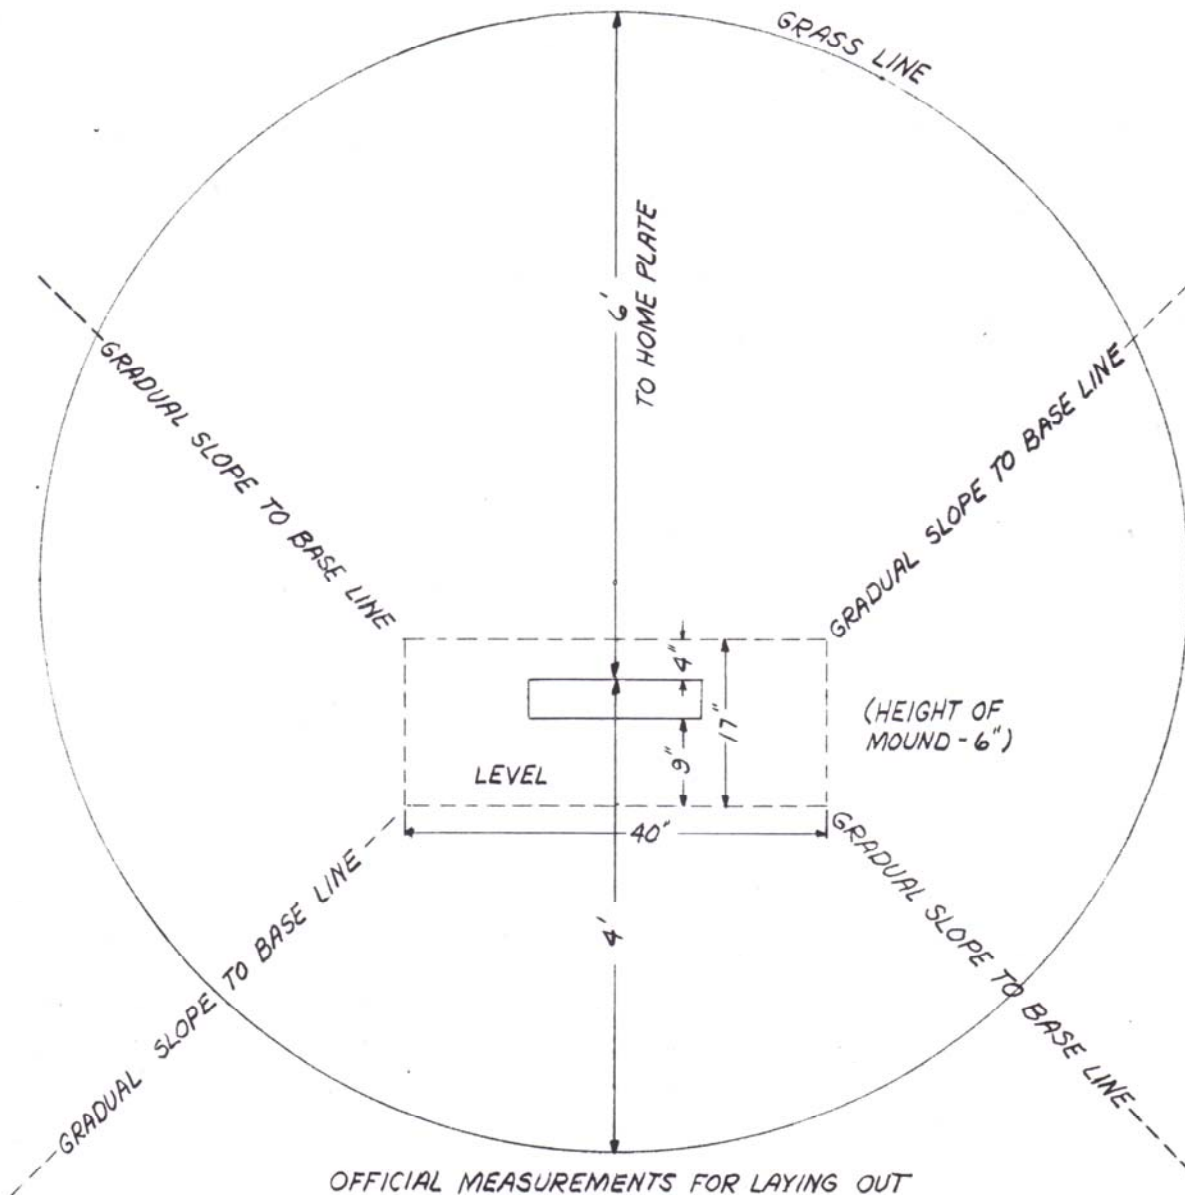

**PARTAC**<sup>®</sup>  
GOLF COURSE  
TOP-DRESSINGS

www.partac.com

OFFICIAL MEASUREMENTS FOR LAYING OUT  
PITCHER'S MOUND

LL MOUND 6 INCHES ABOVE HOME PLATE

YOUR "ONE-STOP SOURCE" FOR AMERICA'S SPORTS SURFACES & SUPPLIES!